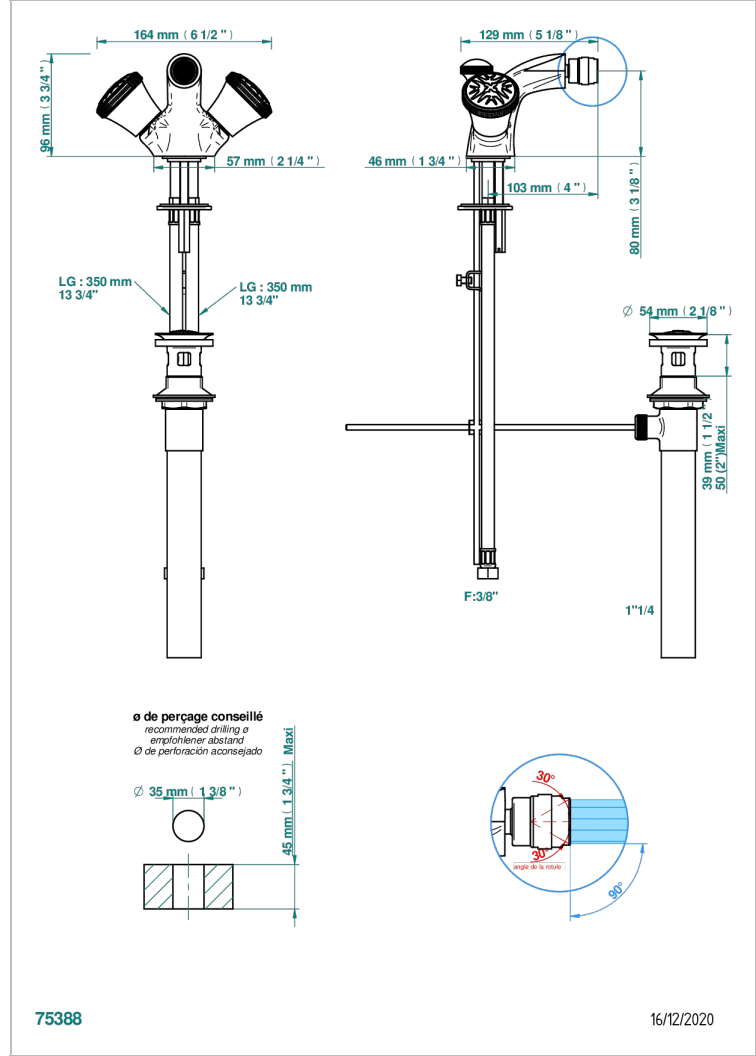

HIRONDELLES

A4J-3202/US

Single hole bidet faucet with drain

CHARACTERISTIC

- ASME : ASME A112.18.1-2011/CSA B125.1-11

STANDARDS

AVAILABLE FINITIONS

- Blush PVD - H62
- Brass color PVD - H49
- Brown bronze color PVD - F33
- Chrome polished - A02
- Copper antique matt, coated - H07
- Gold color PVD - H52

- Gold mat - F07
- Gold polished - F01
- Graphite PVD - H64
- Light coated bronze - D01
- Matt Umber PVD - H67
- Matt blush PVD - H60

- Matt brass color PVD - H50
- Matt brown bronze color PVD - F34
- Matt chrome (American satin) - C02
- Matt gold color PVD - H53
- Matt graphite PVD - H65
- Matt nickel (American satin) - C01

- Matt nickel color PVD - H56
- Nickel antique / Sovereign - H28
- Nickel color PVD - H55
- Nickel polished - B01
- Silver polished, antique - H03
- Soft gold - F30

- Soft matt gold - F31
- Umber PVD - H66