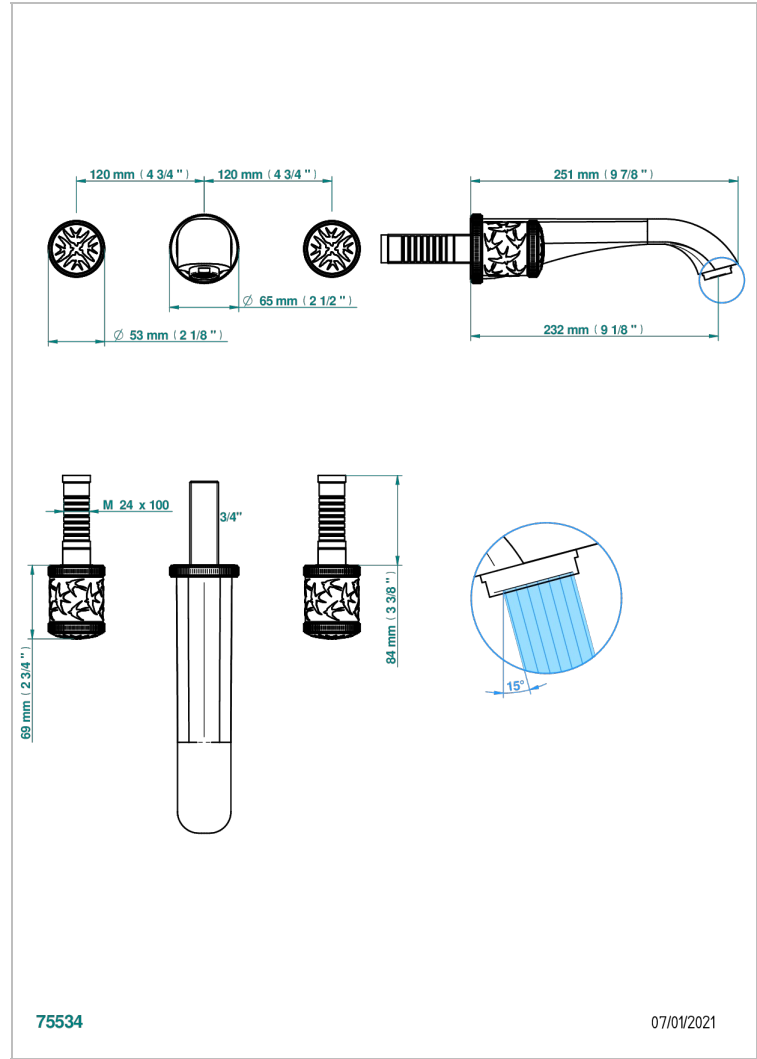

# HIRONDELLES

A4J-41SGB

Trim for wall mounted 3-hole bath set only

THG<sup>®</sup>  
PARIS

## CHARACTERISTIC

- Hironnelles
- Trim for wall mounted 3-hole bath set only

## RELATED SKU'S

- Ref. G00-40AM/US Rough parts for wall set (one counter clockwise and one clockwise cartridges)