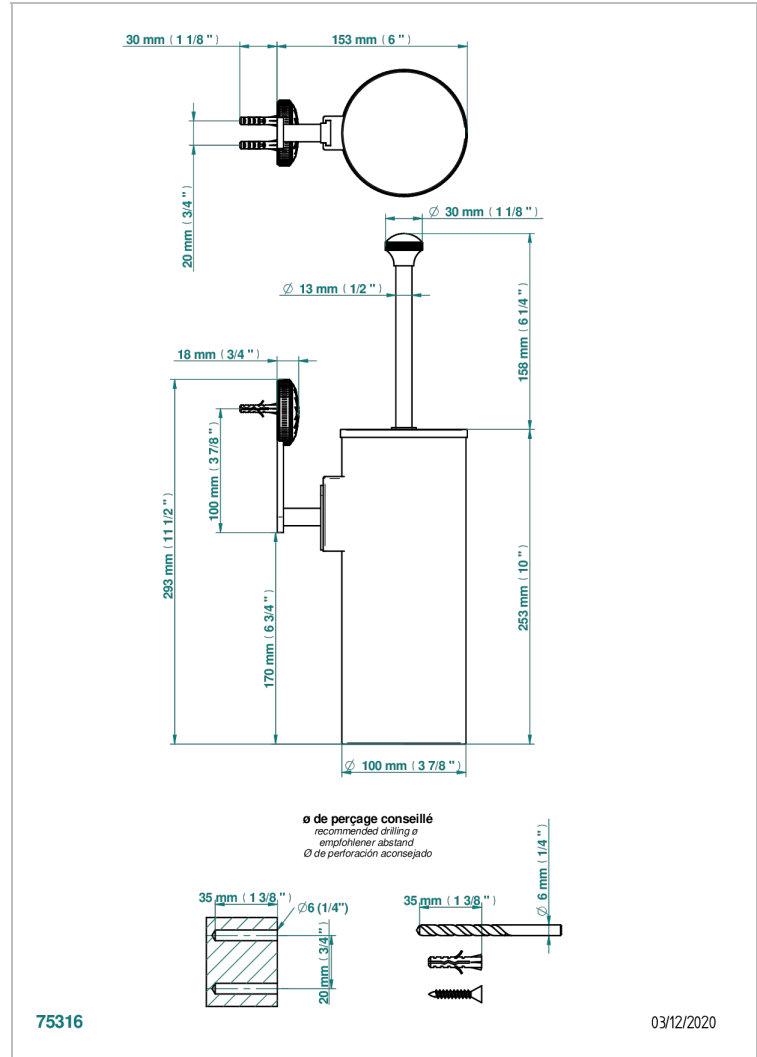

HIRONDELLES

A4J-4720C

Metal toilet brush holder with brush with cover wall mounted

CHARACTERISTIC

- Hirondelles
- Metal toilet brush holder with brush with cover wall mounted

AVAILABLE FINITIONS

Blush PVD - H62
 Brass color PVD - H49
 Brown bronze color PVD - F33
 Chrome polished - A02
 Copper antique matt, coated - H07
 Gold color PVD - H52