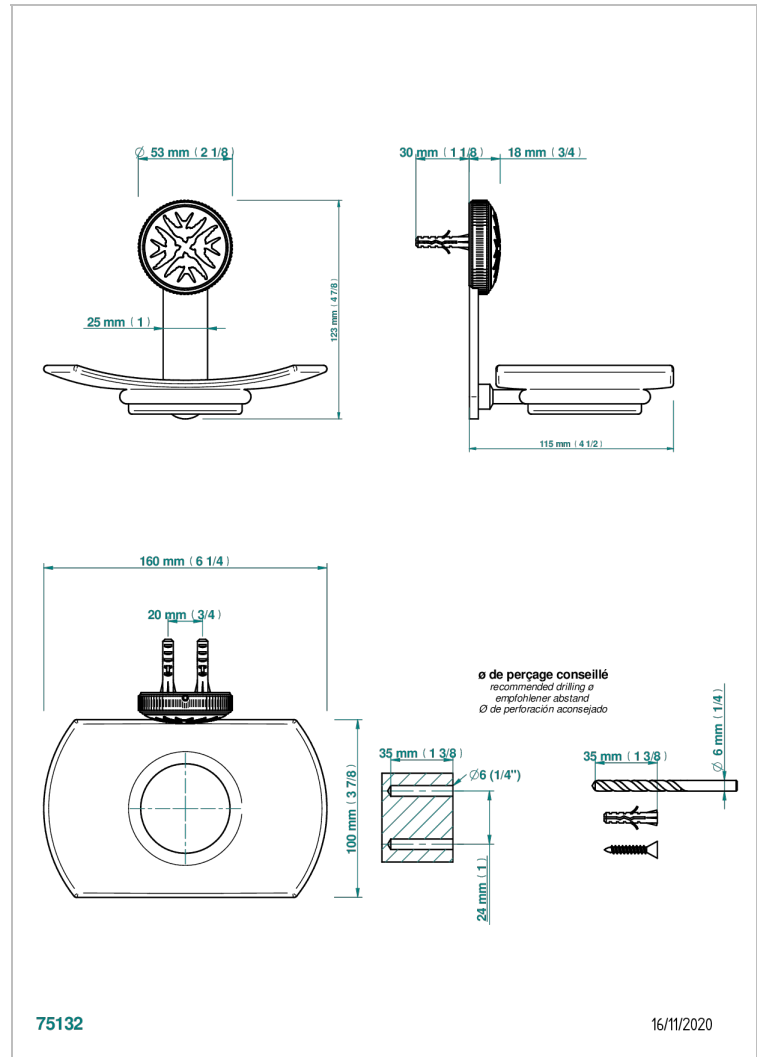

HIRONDELLES

A4J-500

Glass soap dish, wall mounted

THG[®]
PARIS

CHARACTERISTIC

- Hirondelles
- Glass soap dish, wall mounted

AVAILABLE FINITIONS

Blush PVD - H62
Brass color PVD - H49
Brown bronze color PVD - F33
Chrome polished - A02
Copper antique matt, coated - H07
Gold color PVD - H52