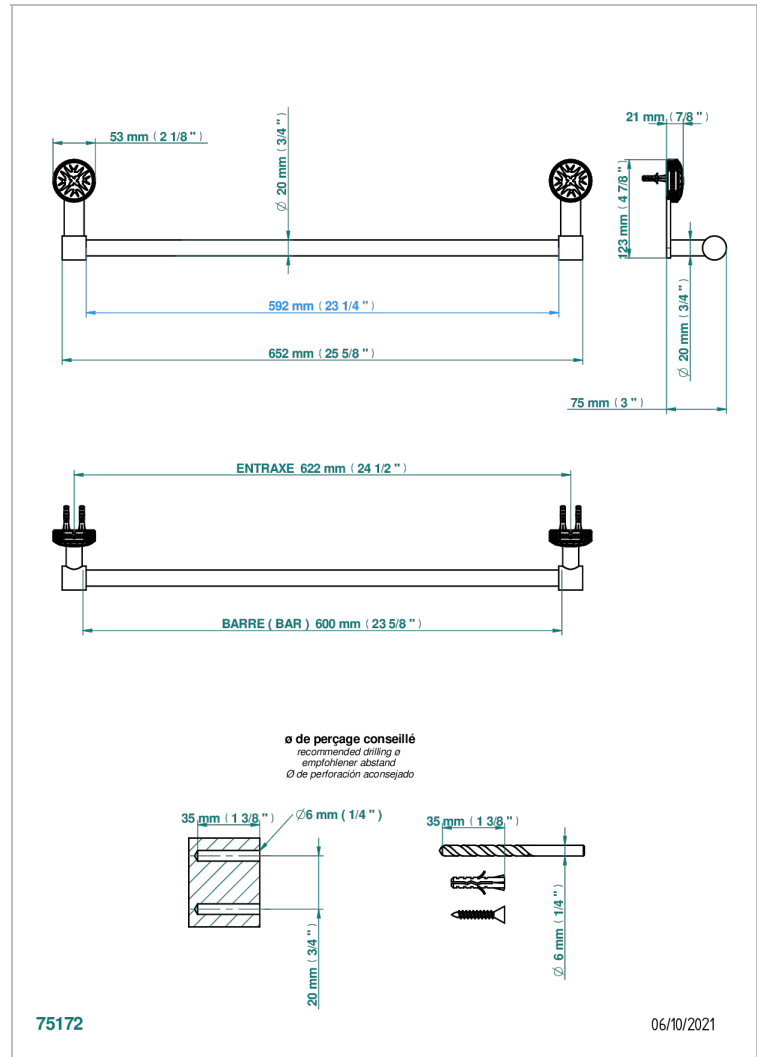

# HIRONDELLES

A4J-520/60

Towel bar, 24" long

## CHARACTERISTIC

- Hironnelles
- Towel bar, 24" long