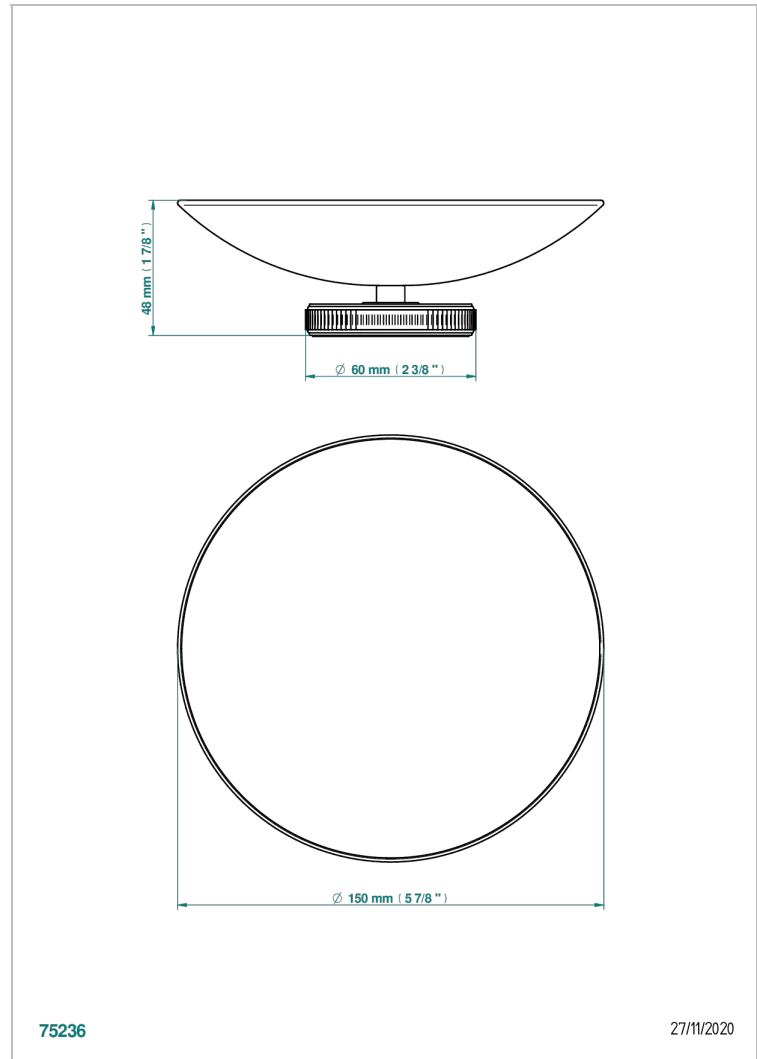

HIRONDELLES

A4J-544GM

Soap dish, freestanding , 6" diameter

THG[®]
PARIS

CHARACTERISTIC

- Hironnelles
- Soap dish, freestanding , 6" diameter

AVAILABLE FINITIONS

Blush PVD - H62
Brass color PVD - H49
Brown bronze color PVD - F33
Chrome polished - A02
Copper antique matt, coated - H07
Gold color PVD - H52