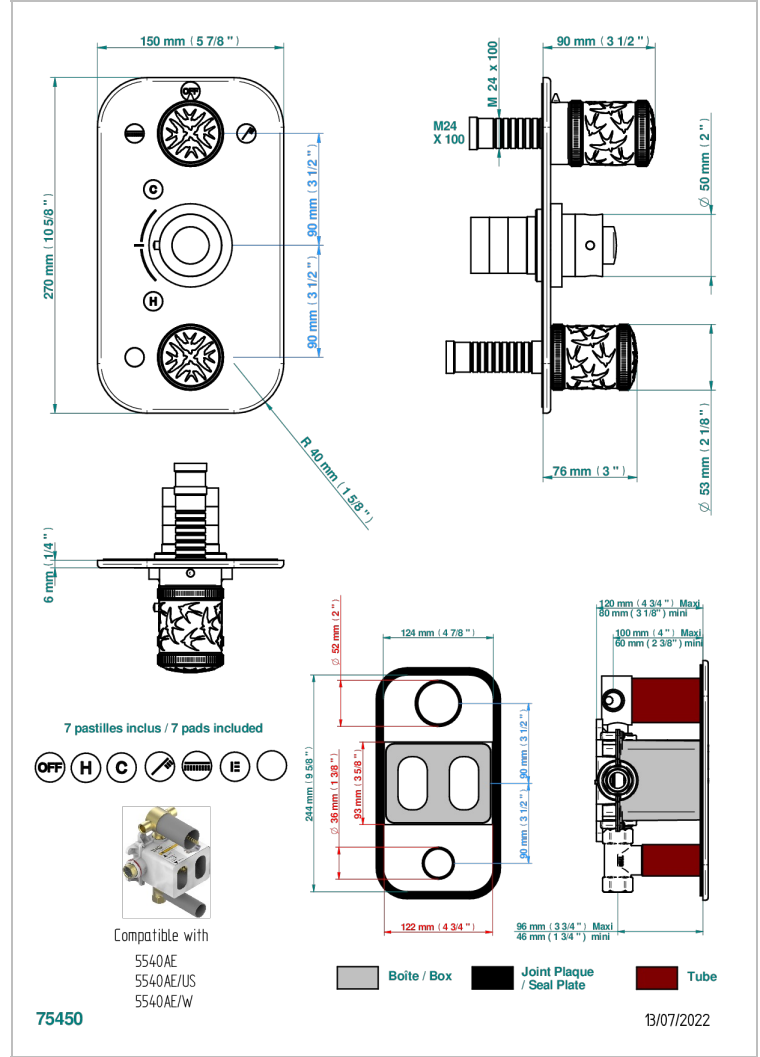

HIRONDELLES

A4J-5540BE

THG
PARIS

Trim for THG thermostat 3 functions , with one off function and 2 outlets and one single off function - rough part supplied with fixing box ref. .5 540AE/US

CHARACTERISTIC

- ASME : ASME A112.18.1-2011/CSA B125.1-11
- DVGW : DW-6512CQ0608

STANDARDS

RELATED SKU'S

- Ref. G00-5100G Reinforced stop ring for THG thermostatic with fixing set
- Ref. G00-5540AE/US Thg thermostat with wax cartridge with one stop valve, 2 outlets and another stop valve, delivered with a built-in box, no trim