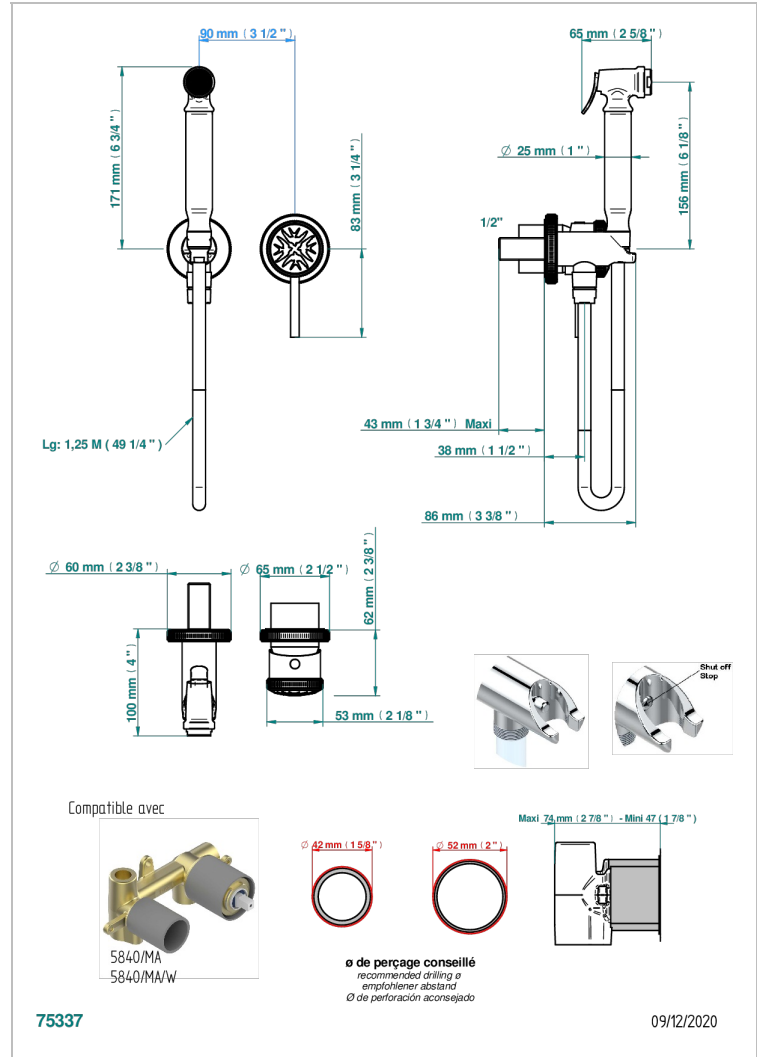

# HIRONDELLES

A4J-5840/MBG

THG  
PARIS

Trim only for WC douche including: trigger spray, wall mounted single lever mixer, reinforced hose (49 1/4"), wall outlet with integrated elbow with safety stopper

## CHARACTERISTIC

- ACS : 19ACCLY412

## RELATED SKU'S

- Ref. G00-5840/MAUS Rough parts for concealed wall-mounted mixer with 1/2" outlet