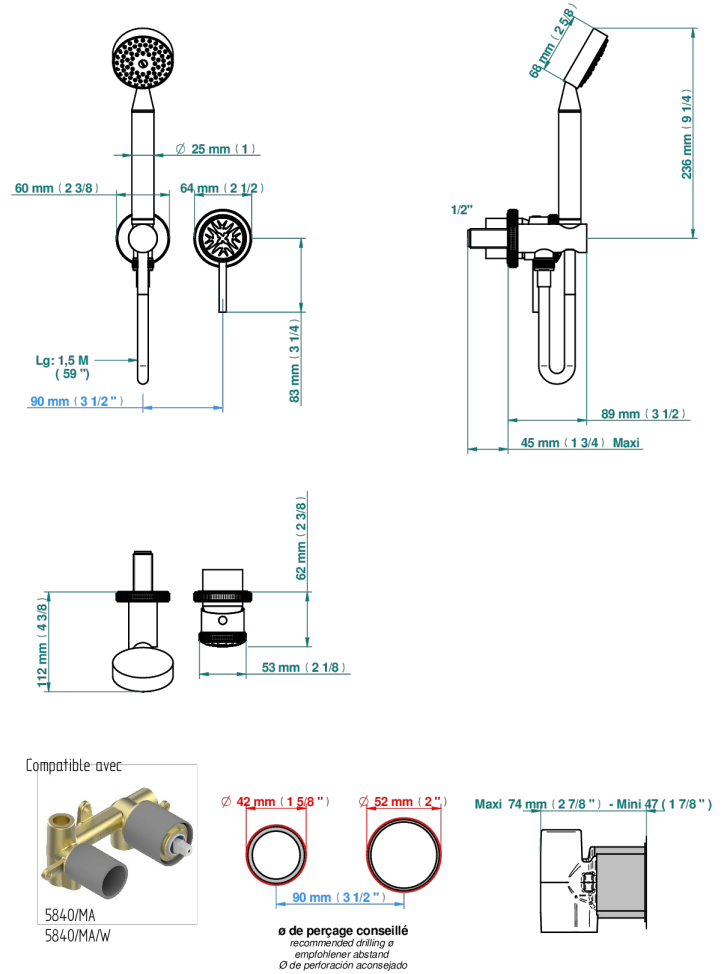

HIRONDELLES

A4J-6561B

Trim only for wall mixer with complete handshower on hook

76432

28/05/2021

CHARACTERISTIC

- Hirondelles
- Trim only for wall mixer with complete handshower on hook

RELATED SKU'S

- Ref. G00-5840/MA Rough parts for concealed wall-mounted mixer with 1/2" outlet

AVAILABLE FINITIONS

Antique nickel - H28
Blush PVD - H62
Brass color PVD - H49
Brown bronze color PVD - F33
Gold color PVD - H52
Graphite PVD - H64

Nickel color PVD - H55
Polished chrome (color finish) - A02
Polished gold (color finish) - F01
Polished nickel - B01
Soft gold - F30
Soft matt gold - F31

Umber PVD - H66
Varnished matt antique red copper (color finish) - H07