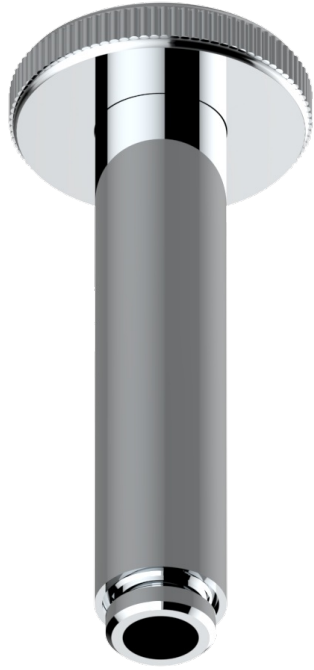

HIRONDELLES

A4J-82V/US

Vertical shower arm ceiling mounted 1/2" connection

75277

02/12/2020

CHARACTERISTIC

- Hironnelles
- Vertical shower arm ceiling mounted 1/2" connection

AVAILABLE FINITIONS

Blush PVD - H62
Brass color PVD - H49
Brown bronze color PVD - F33
Chrome polished - A02
Copper antique matt, coated - H07
Gold color PVD - H52

Gold mat - F07
Gold polished - F01
Graphite PVD - H64
Light coated bronze - D01
Matt Umber PVD - H67
Matt blush PVD - H60

Matt brass color PVD - H50
Matt brown bronze color PVD - F34
Matt chrome (American satin) - C02
Matt gold color PVD - H53
Matt graphite PVD - H65
Matt nickel (American satin) - C01

Matt nickel color PVD - H56
Nickel antique / Sovereign - H28
Nickel color PVD - H55
Nickel polished - B01
Silver polished, antique - H03
Soft gold - F30

Soft matt gold - F31
Umber PVD - H66