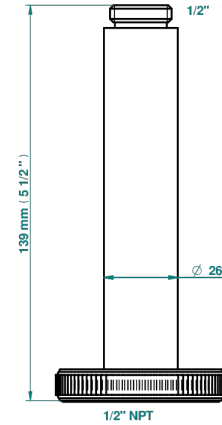

HIRONDELLES

A4J-82V/US

Vertical shower arm ceiling mounted 1/2" connection

75277

02/12/2020

CHARACTERISTIC

- Hironnelles
- Vertical shower arm ceiling mounted 1/2" connection

AVAILABLE FINITIONS