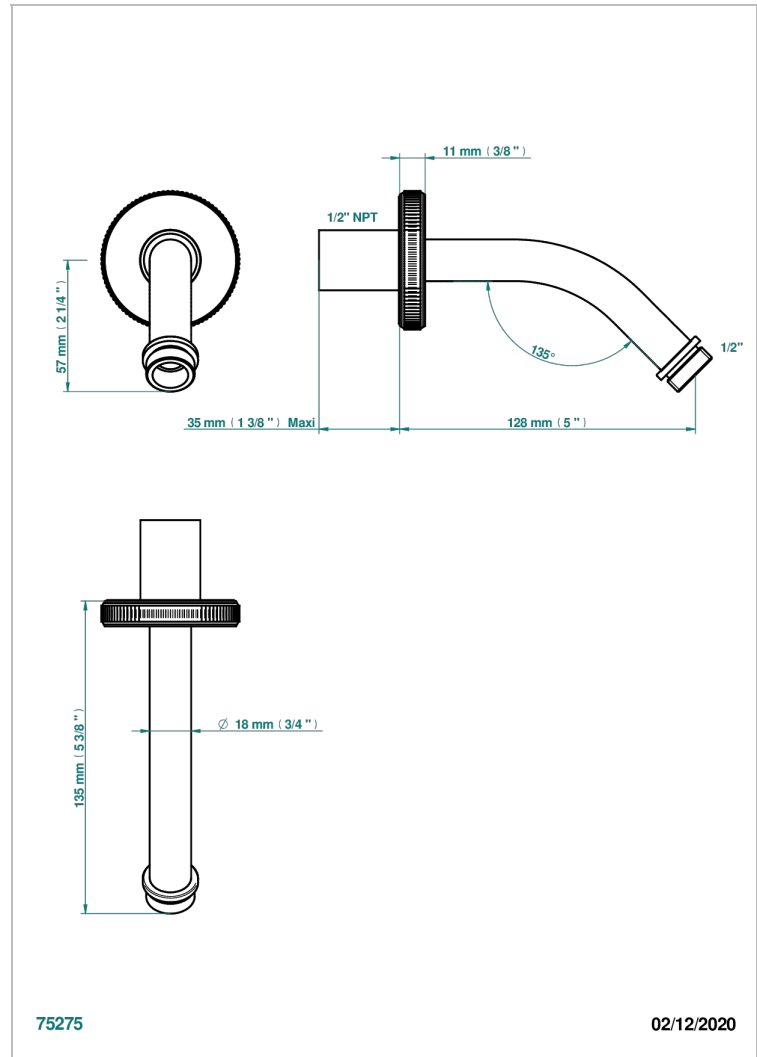

HIRONDELLES

A4J-82/US

Horizontal shower arm, 45°, lg: 4" 3/4

THG[®]
PARIS

CHARACTERISTIC

- Hirondelles
- Horizontal shower arm, 45°, lg: 4" 3/4

AVAILABLE FINITIONS

Blush PVD - H62
Brass color PVD - H49
Brown bronze color PVD - F33
Chrome polished - A02
Copper antique matt, coated - H07
Gold color PVD - H52