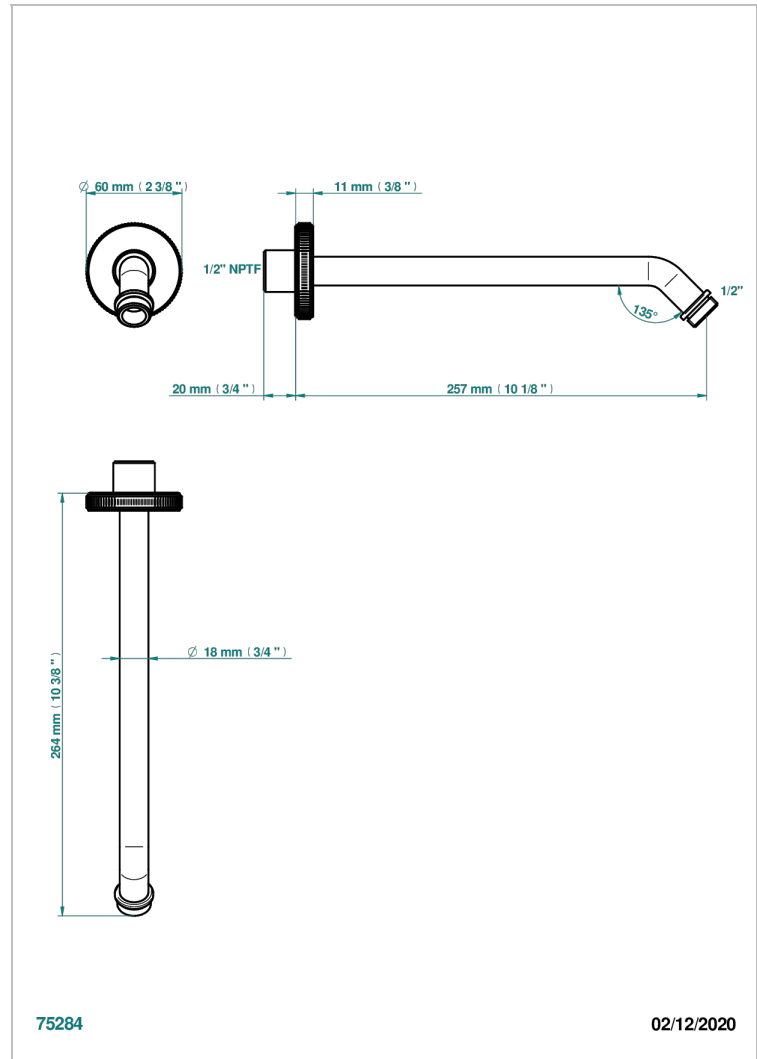

HIRONDELLES

A4J-84/US

Horizontal shower arm, 45°, lg: 10"

THG[®]
PARIS

CHARACTERISTIC

- Hironnelles
- Horizontal shower arm, 45°, lg: 10"

AVAILABLE FINITIONS

Blush PVD - H62
Brass color PVD - H49
Brown bronze color PVD - F33
Chrome polished - A02
Copper antique matt, coated - H07
Gold color PVD - H52

Matt nickel color PVD - H56
Nickel antique / Sovereign - H28
Nickel color PVD - H55
Nickel polished - B01
Silver polished, antique - H03
Soft gold - F30

Soft matt gold - F31
Umber PVD - H66