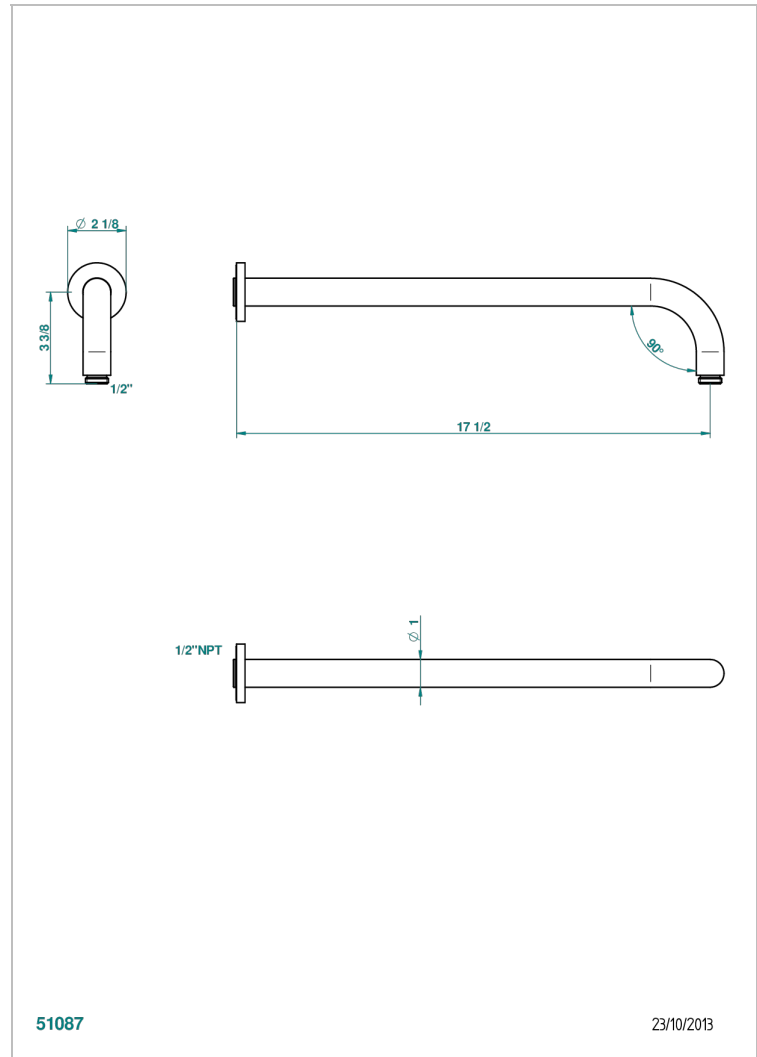

SPIRIT

G69-84L/US

Horizontal shower arm, 90°, lg: 17"

THG[®]
PARIS

CHARACTERISTIC

- Spirit
- Horizontal shower arm, 90°, lg: 17"

AVAILABLE FINITIONS

Blush PVD - H62
Brass color PVD - H49
Brown bronze color PVD - F33
Chrome polished - A02
Chrome polished / gold polished - G02
Copper antique matt, coated - H07