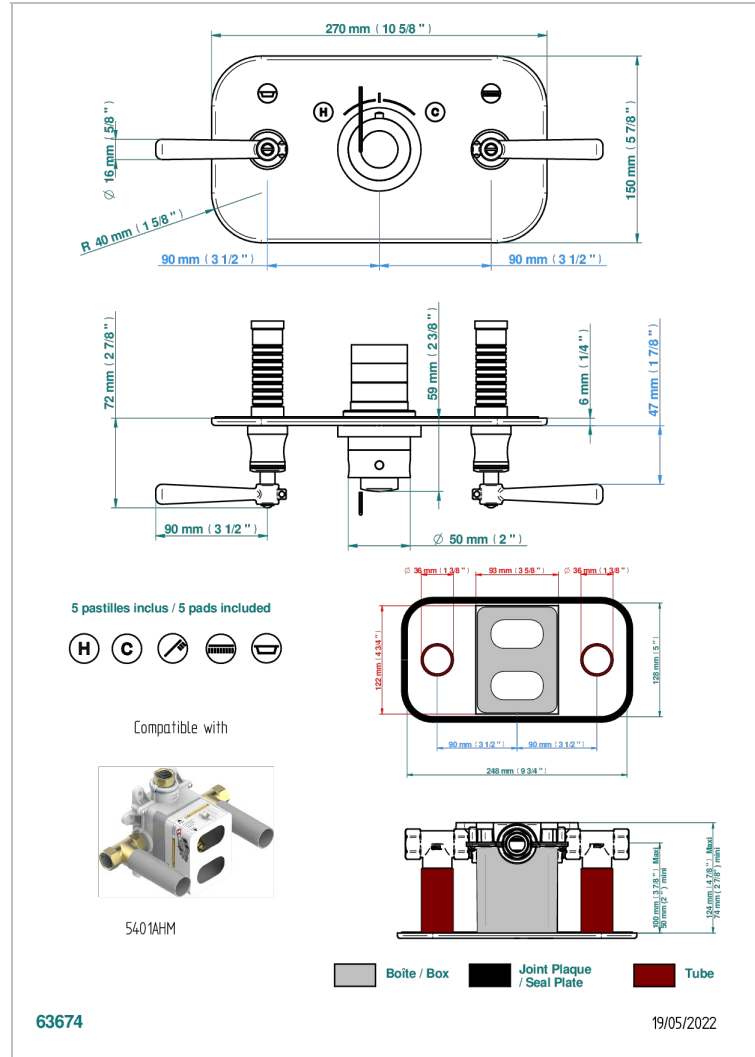

BEAUBOURG WITH LEVER

G7B-5401BEH

Trim for thermostatic mixer with 2 valves item to be installed horizontal . to adapt on 5 401AHC or 5 401AHM

CHARACTERISTIC

- Beaubourg with lever
- Trim for thermostatic mixer with 2 valves item to be installed horizontal . to adapt on 5 401AHC or 5 401AHM

RELATED SKU'S

- Ref. G00-5401AHC 3/4" THG thermostat, 60 l/mn with two valves with wax cartridge delivered with a built-in box, without trim - to be installed horizontal (for installation with cross handle)
- Ref. G00-5401AHM 3/4" THG thermostat, 60 l/mn with two valves with wax cartridge delivered with a built-in box, without trim - to be installed horizontal (for installation with lever handle)