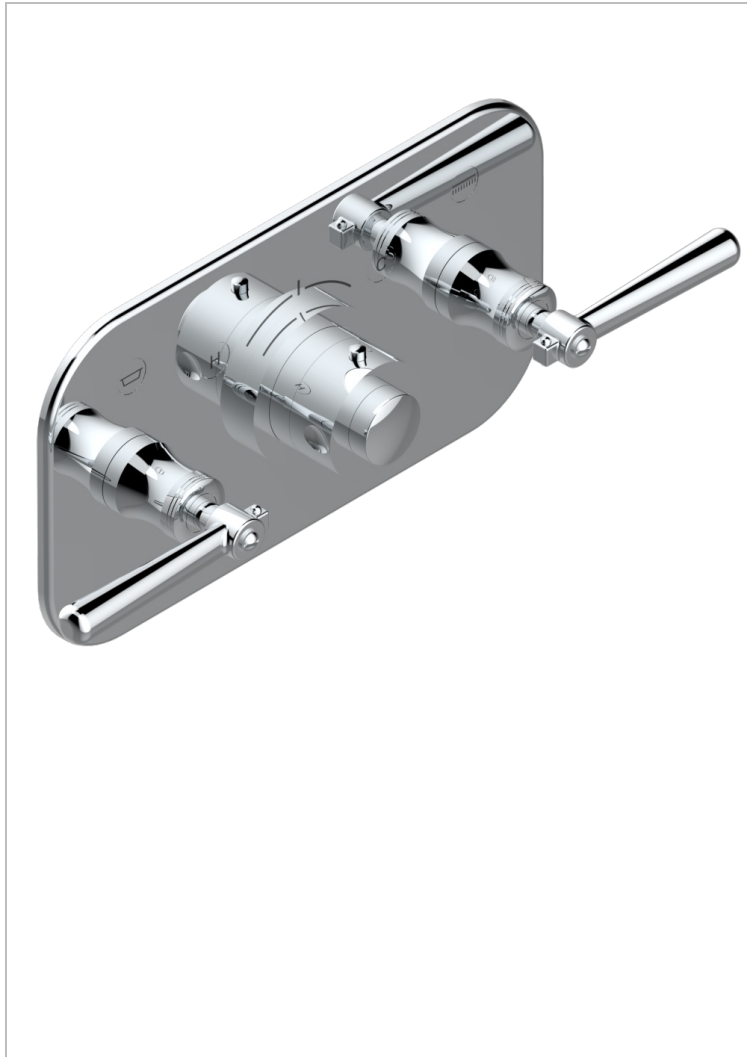

BEAUBOURG WITH LEVER

G7B-5401BEH

Trim for thermostatic mixer with 2 valves item to be installed horizontal . to adapt on 5 401AHC or 5 401AHM

CHARACTERISTIC

- Beaubourg with lever
- Trim for thermostatic mixer with 2 valves item to be installed horizontal . to adapt on 5 401AHC or 5 401AHM

RELATED SKU'S

- Ref. G00-5401AHC 3/4" THG thermostat, 60 l/mn with two valves with wax cartridge delivered with a built-in box, without trim - to be installed horizontal (for installation with cross handle)
- Ref. G00-5401AHM 3/4" THG thermostat, 60 l/mn with two valves with wax cartridge delivered with a built-in box, without trim - to be installed horizontal (for installation with lever handle)

AVAILABLE FINITIONS

Antique nickel - H28
Blush PVD - H62
Brass color PVD - H49
Brown bronze color PVD - F33
Gold color PVD - H52
Graphite PVD - H64

Lacquered antique silver (coated) - H03
Lacquered light bronze - D01
Matt Umber PVD - H67
Matt blush PVD - H60
Matt brass color PVD - H50
Matt brown bronze color PVD - F34