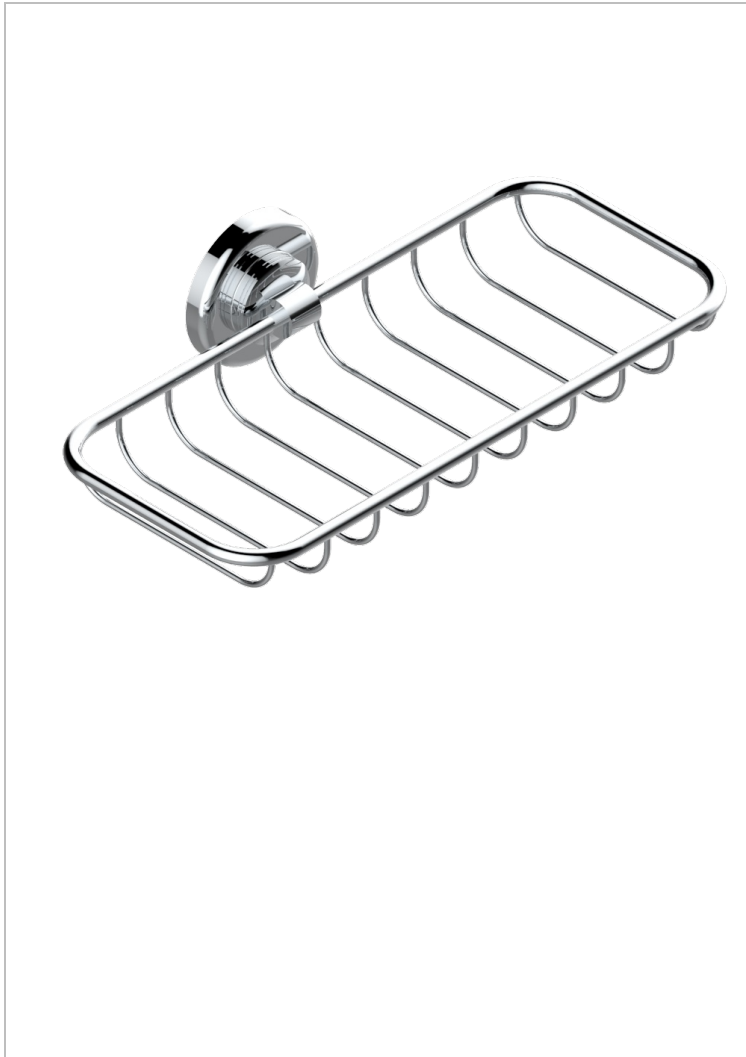

# BEAUBOURG WITH LEVER HANDLES

G7B-620A

Soap basket, wall mounted 10" x 4"3/8

THG<sup>®</sup>  
PARIS

## CHARACTERISTIC

- Beaubourg with lever handles
- Soap basket, wall mounted 10" x 4"3/8