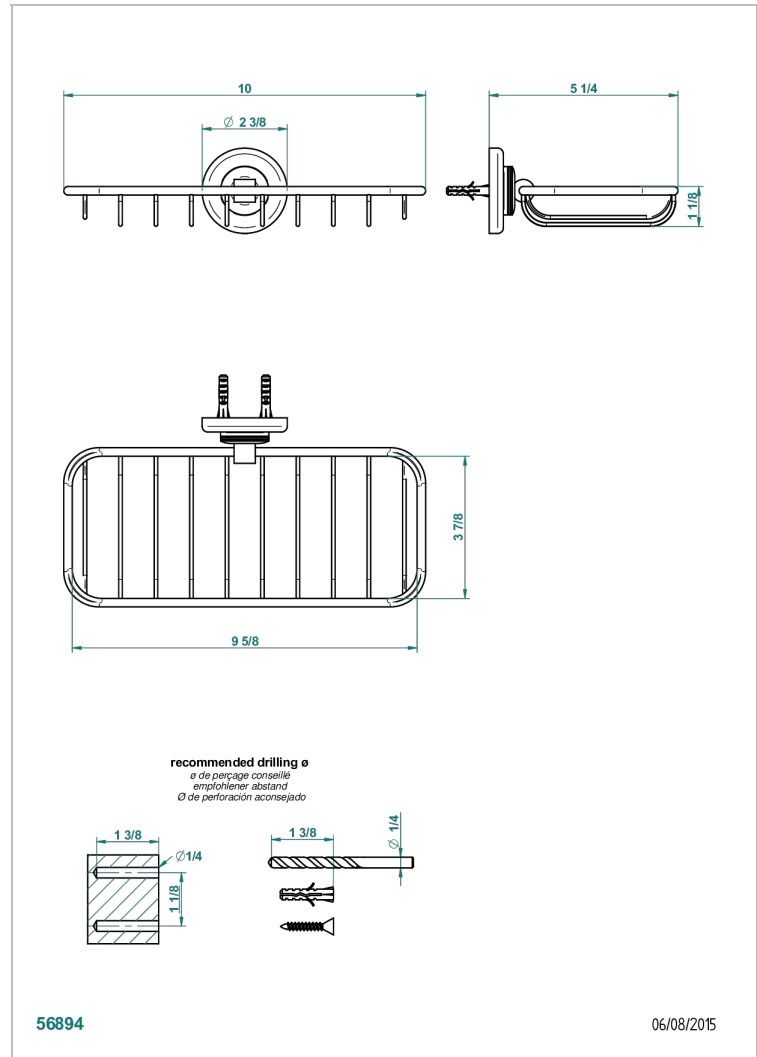

# BEAUBOURG WITH LEVER HANDLES

G7B-620A

Soap basket, wall mounted 10" x 4"3/8

THG<sup>®</sup>  
PARIS

## CHARACTERISTIC

- Beaubourg with lever handles
- Soap basket, wall mounted 10" x 4"3/8