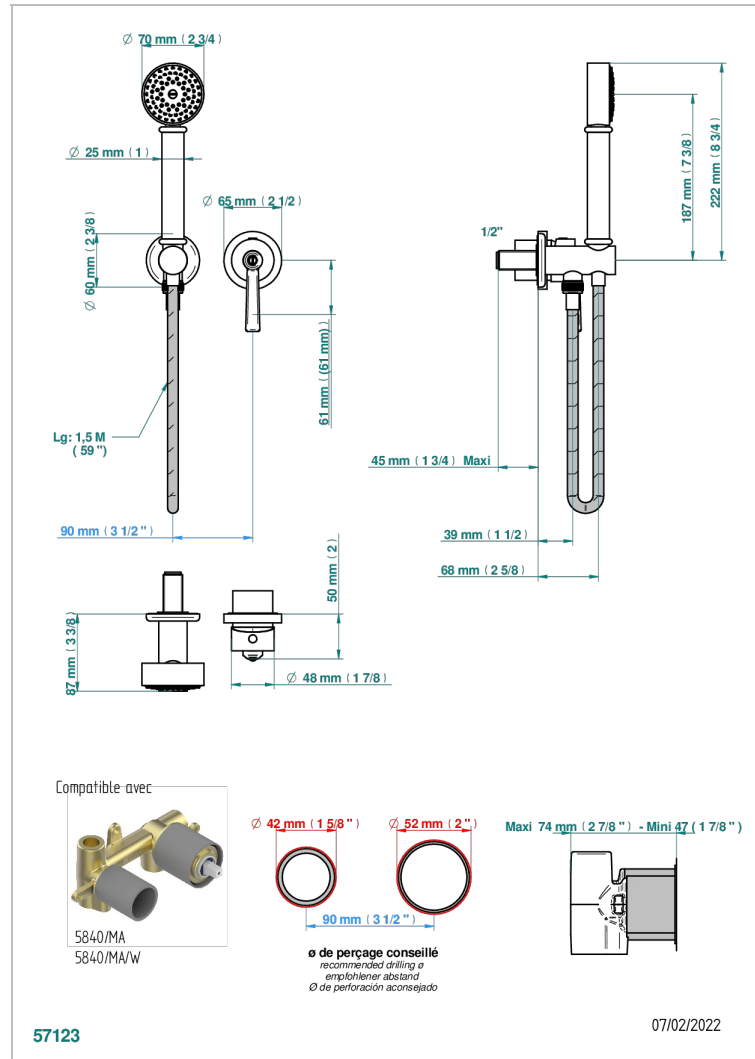

# SAINT-GERMAIN WITH LEVER

G7D-6561B

Trim only for wall mixer with complete handshower on hook

## CHARACTERISTIC

- Saint-germain with lever
- Trim only for wall mixer with complete handshower on hook

## TECHNICAL SPECS

- Recommandé : 3 bars (max. 5 bars) - Advised : 43,5 psi (max. 72 psi)
- 9,5 l/min à 3 bars (2.5 gpm at 43.5 psi)

## RELATED SKU'S

- Ref. G00-5840/MA Rough parts for concealed wall-mounted mixer with 1/2" outlet