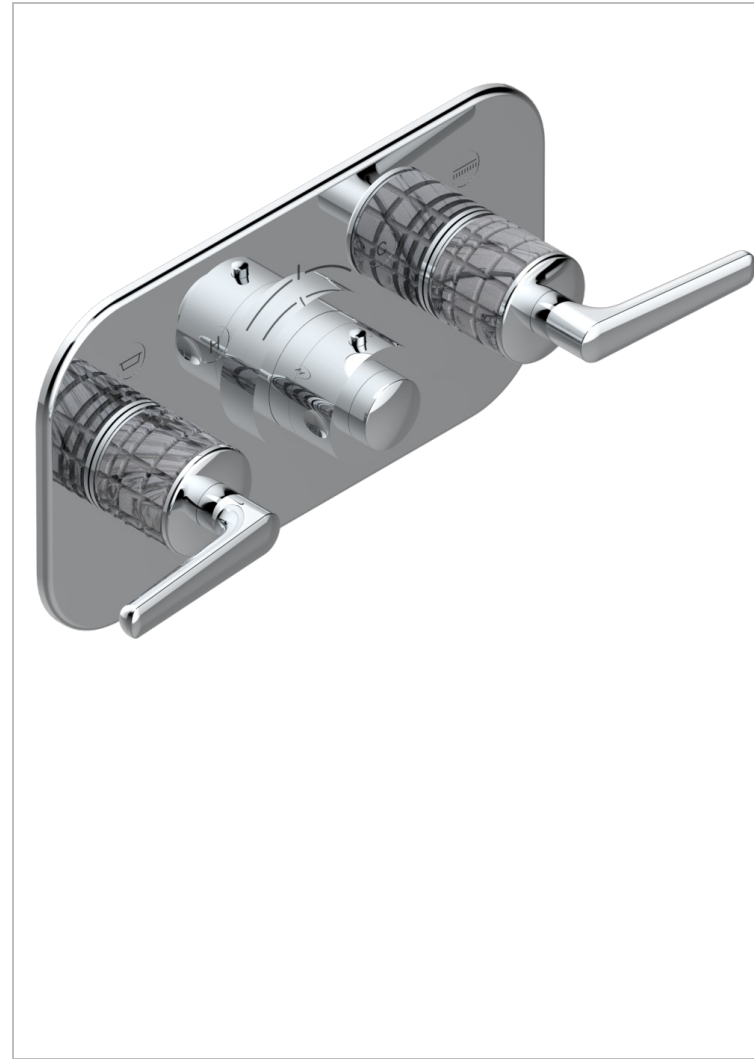

# SYSTEM HOWLITE WITH LEVER

G9H-5401BEH

THG<sup>®</sup>  
PARIS

Trim for thermostatic mixer with 2 valves item to be installed horizontal . to adapt on 5 401AHC or 5 401AHM

## CHARACTERISTIC

- System Howlite with lever
- Trim for thermostatic mixer with 2 valves item to be installed horizontal . to adapt on 5 401AHC or 5 401AHM

## RELATED SKU'S

- Ref. G00-5401AHC 3/4" THG thermostat, 60 l/mn with two valves with wax cartridge delivered with a built-in box, without trim - to be installed horizontal ( for installation with cross handle)
- Ref. G00-5401AHM 3/4" THG thermostat, 60 l/mn with two valves with wax cartridge delivered with a built-in box, without trim - to be installed horizontal ( for installation with lever handle)