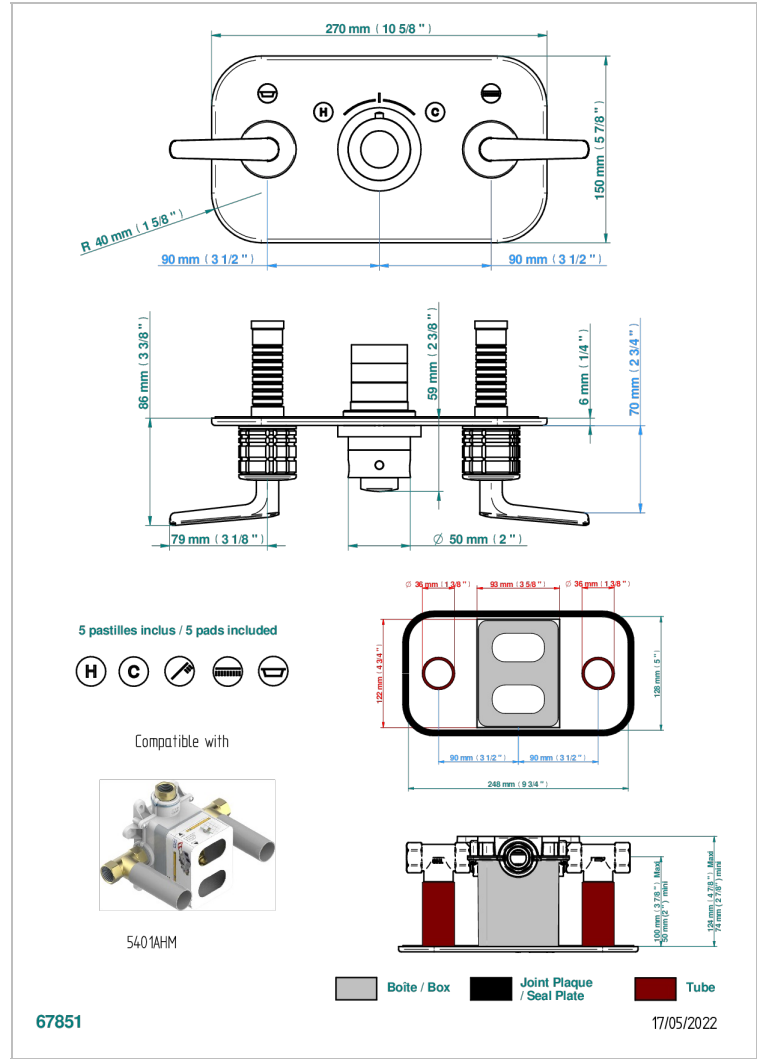

# SYSTEM HOWLITE WITH LEVER

G9H-5401BEH

THG<sup>®</sup>  
PARIS

Trim for thermostatic mixer with 2 valves item to be installed horizontal . to adapt on 5 401AHC or 5 401AHM

## CHARACTERISTIC

- System Howlite with lever
- Trim for thermostatic mixer with 2 valves item to be installed horizontal . to adapt on 5 401AHC or 5 401AHM

## RELATED SKU'S

- Ref. G00-5401AHC 3/4" THG thermostat, 60 l/mn with two valves with wax cartridge delivered with a built-in box, without trim - to be installed horizontal ( for installation with cross handle)
- Ref. G00-5401AHM 3/4" THG thermostat, 60 l/mn with two valves with wax cartridge delivered with a built-in box, without trim - to be installed horizontal ( for installation with lever handle)