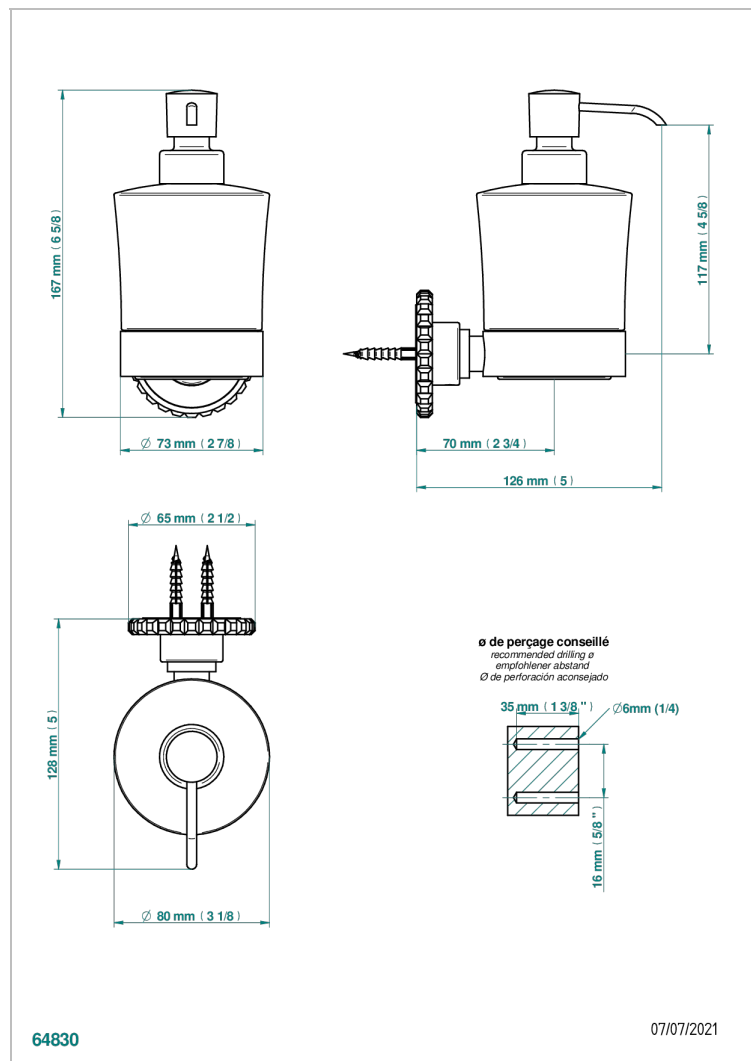

SYSTEM HOWLITE WITH LEVER HANDLES

G9H-613

wall liquid soap dispenser

CHARACTERISTIC

- System Howlite with lever handles
- wall liquid soap dispenser

AVAILABLE FINITIONS

Blush PVD - H62
Brass color PVD - H49
Brown bronze color PVD - F33
Chrome polished - A02
Copper antique matt, coated - H07
Gold color PVD - H52