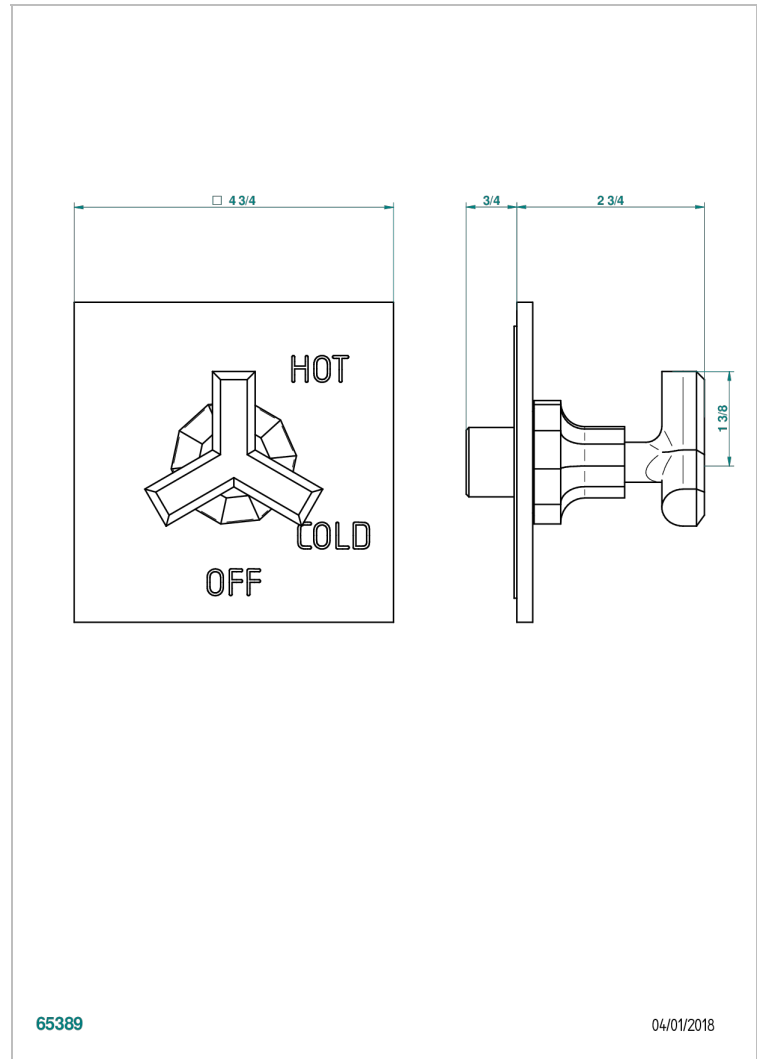

# LES ONDES

G8A-320B

Trim for pressure balance valve

## CHARACTERISTIC

- Les Ondes
- Trim for pressure balance valve

## RELATED SKU'S

- Ref. G00-320A 1/2 " Pressure balance valve