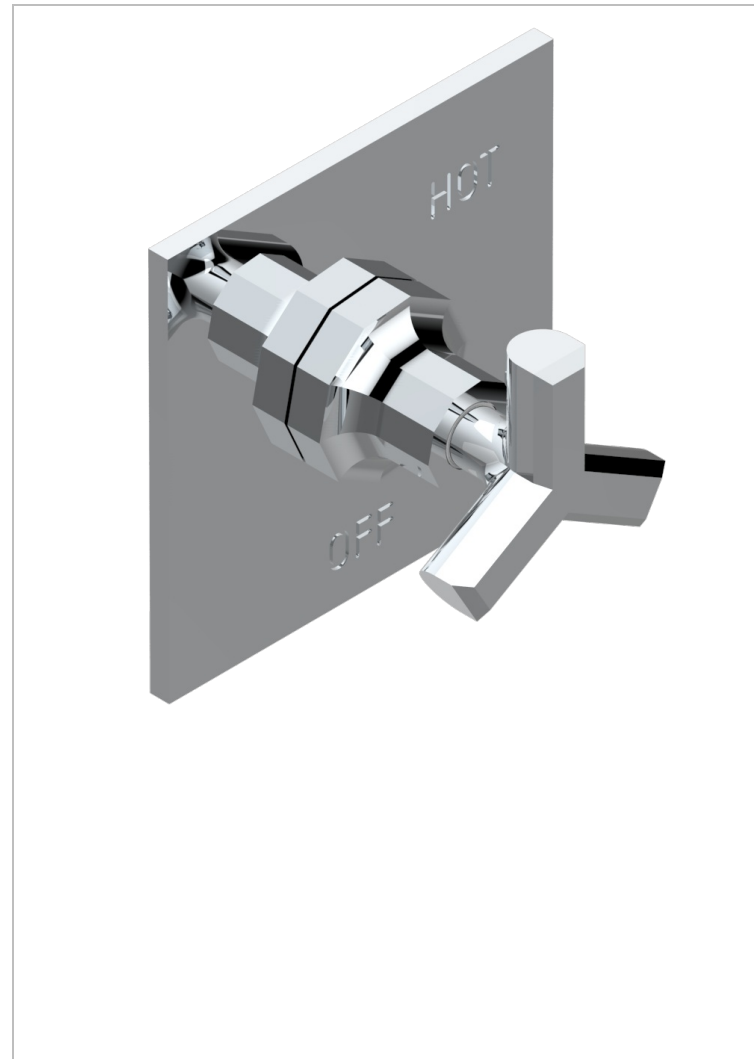

# LES ONDES

G8A-320B

Trim for pressure balance valve

## CHARACTERISTIC

- Les Ondes
- Trim for pressure balance valve

## RELATED SKU'S

- Ref. G00-320A 1/2 " Pressure balance valve