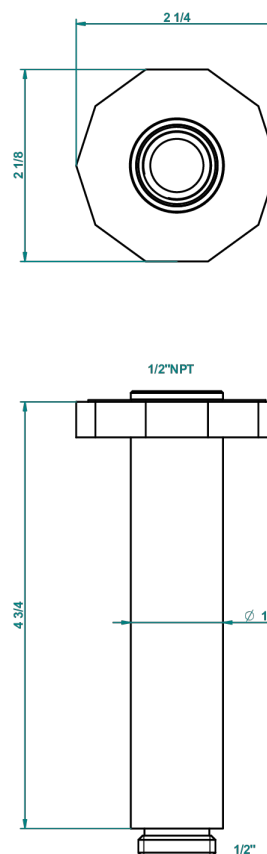

# LES ONDES WITH LEVER HANDLES

G8B-82V/US

THG<sup>®</sup>  
PARIS

Vertical shower arm ceiling mounted 1/2" connection

64797

31/10/2017

## CHARACTERISTIC

- Les Ondes with lever handles
- Vertical shower arm ceiling mounted 1/2" connection

Matt blush PVD - H60  
Matt brass color PVD - H50  
Matt brown bronze color PVD - F34  
Matt chrome (American satin) - C02  
Matt gold color PVD - H53  
Matt graphite PVD - H65

Matt nickel (American satin) - C01  
Matt nickel color PVD - H56  
Nickel antique / Sovereign - H28  
Nickel color PVD - H55  
Nickel polished - B01  
Silver polished, antique - H03