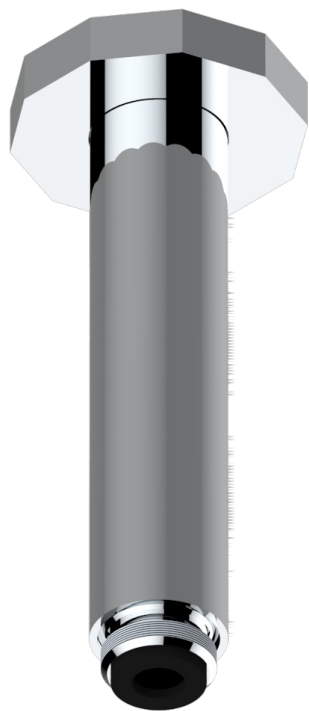

# LES ONDES WITH LEVER HANDLES

G8B-82V/US

THG<sup>®</sup>  
PARIS

Vertical shower arm ceiling mounted 1/2" connection

64797

31/10/2017

## CHARACTERISTIC

- Les Ondes with lever handles
- Vertical shower arm ceiling mounted 1/2" connection

## AVAILABLE FINITIONS

Blush PVD - H62  
Brass color PVD - H49  
Brown bronze color PVD - F33  
Chrome polished - A02  
Chrome polished / gold polished - G02  
Copper antique matt, coated - H07

Gold color PVD - H52  
Gold mat - F07  
Gold polished - F01  
Graphite PVD - H64  
Light coated bronze - D01  
Matt Umber PVD - H67

Matt blush PVD - H60  
Matt brass color PVD - H50  
Matt brown bronze color PVD - F34  
Matt chrome (American satin) - C02  
Matt gold color PVD - H53  
Matt graphite PVD - H65

Matt nickel (American satin) - C01  
Matt nickel color PVD - H56  
Nickel antique / Sovereign - H28  
Nickel color PVD - H55  
Nickel polished - B01  
Silver polished, antique - H03