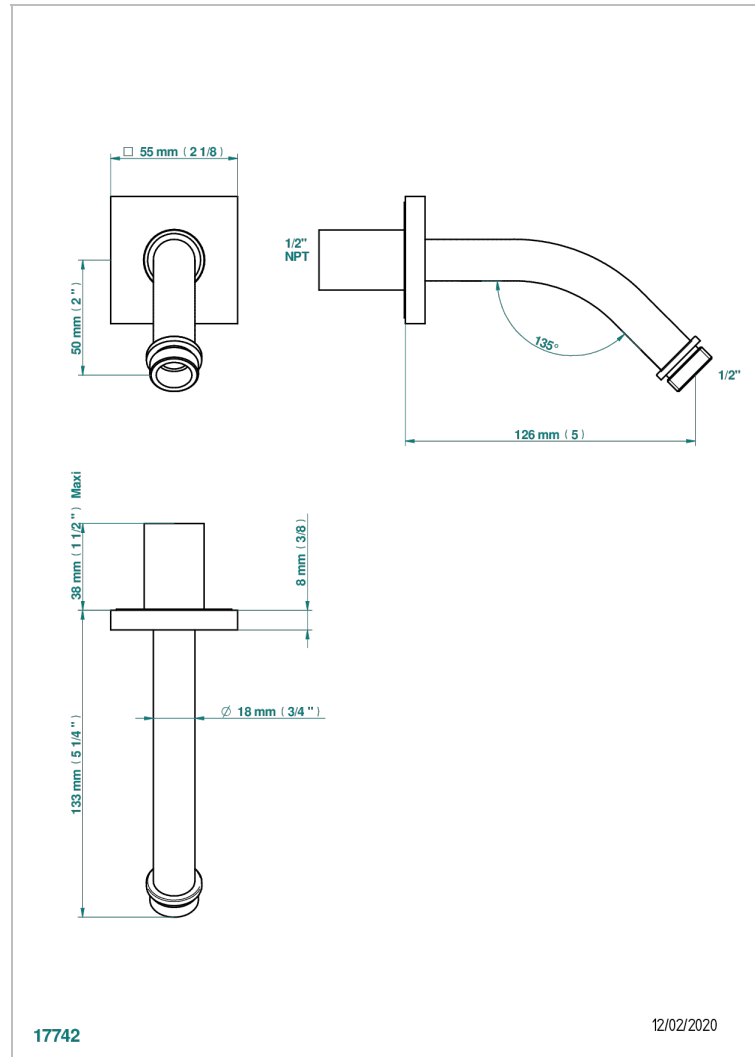

ICON-X

U7G-82/US

Horizontal shower arm, 45°, lg: 4" 3/4

CHARACTERISTIC

- Icon-x
- Horizontal shower arm, 45°, lg: 4" 3/4

AVAILABLE FINITIONS

Blush PVD - H62
Brass color PVD - H49
Brown bronze color PVD - F33
Chrome polished - A02
Gold color PVD - H52
Gold mat - F07