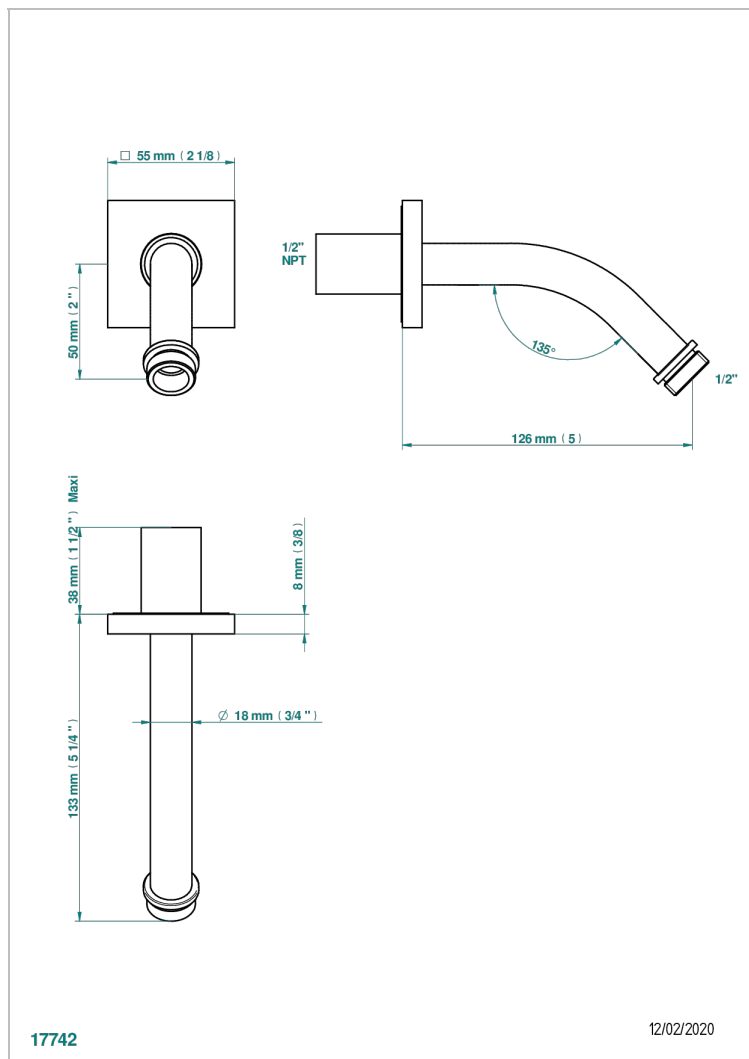

ICON-X WITH LEVER HANDLES

U7H-82/US

Horizontal shower arm, 45°, lg: 4" 3/4

THG[®]
PARIS

CHARACTERISTIC

- Icon-x with lever handles
- Horizontal shower arm, 45°, lg: 4" 3/4

AVAILABLE FINITIONS

Blush PVD - H62
Brass color PVD - H49
Brown bronze color PVD - F33
Chrome polished - A02
Gold color PVD - H52
Gold mat - F07

Nickel color PVD - H55
Nickel polished - B01
Soft gold - F30
Soft matt gold - F31
Umber PVD - H66