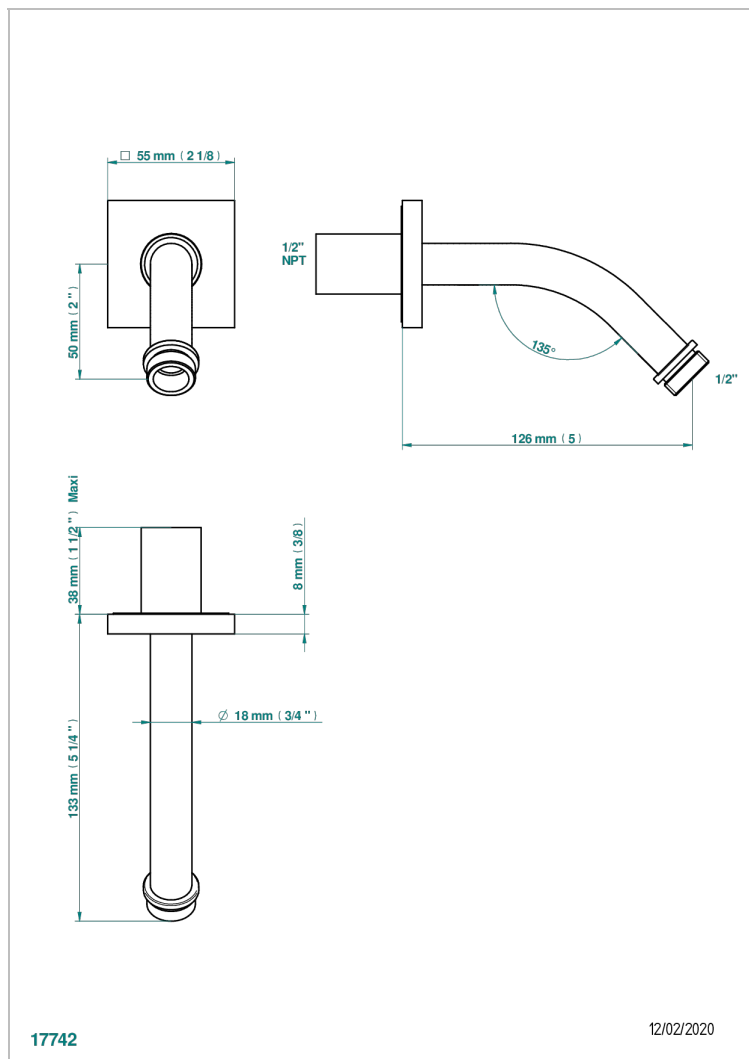

ICON-X METAL INLAY

U7J-82/US

Horizontal shower arm, 45°, lg: 4" 3/4

THG[®]
PARIS

CHARACTERISTIC

- Icon-x metal inlay
- Horizontal shower arm, 45°, lg: 4" 3/4

AVAILABLE FINITIONS

Blush PVD - H62
Brass color PVD - H49
Brown bronze color PVD - F33
Chrome polished - A02
Gold color PVD - H52
Gold mat - F07

Nickel color PVD - H55
Nickel polished - B01
Polished chrome with gold inlay - GA1
Soft gold - F30
Soft matt gold - F31
Umber PVD - H66