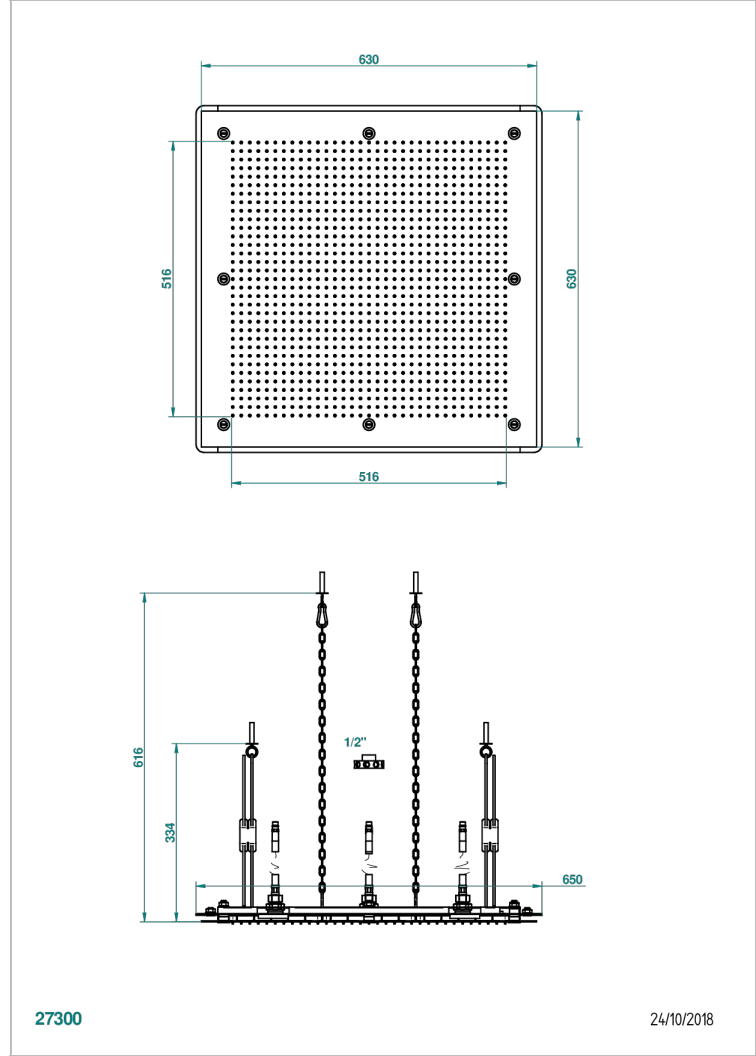

# ICON-X METAL INLAY WITH LEVER HANDLES

U7K-489

THG<sup>®</sup>  
PARIS

Metal sky shower 24" 3/4 x 24" 3/4 with Easyclean system (available only in A02, B01, C01, F01, F30)

27300

24/10/2018

## CHARACTERISTIC

- Brass
- Requires a minimum false ceiling of 25 cm
- Showerhead with silicone nozzles to facilitate the removal of limescale
- Installation of a water softener is strongly recommended

## TECHNICAL SPECS

- Recommandé : 3 bars (max. 5 bars) - Advised : 43,5 psi (max. 72 psi)
- 29 l/min à 3 bars (7,3 gpm at 43.5 psi)