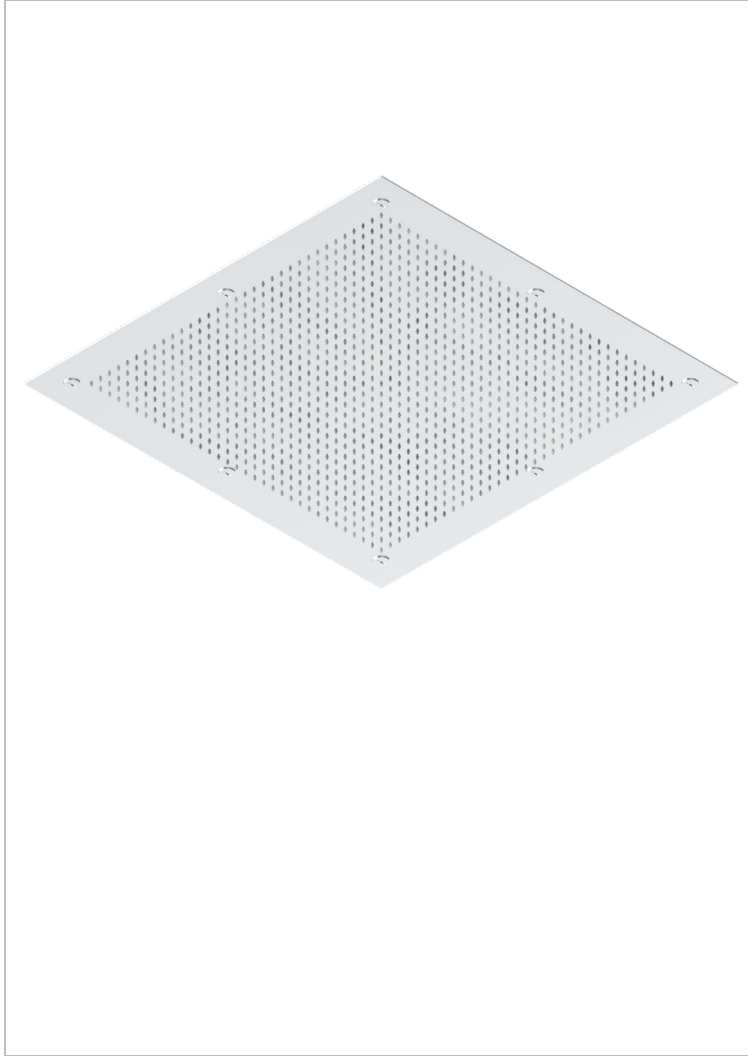

# ICON-X METAL INLAY WITH LEVER HANDLES

U7K-489

THG<sup>®</sup>  
PARIS

Metal sky shower 24" 3/4 x 24" 3/4 with Easyclean system (available only in A02, B01, C01, F01, F30)

27300

24/10/2018

## CHARACTERISTIC

- Brass
- Requires a minimum false ceiling of 25 cm
- Showerhead with silicone nozzles to facilitate the removal of limescale
- Installation of a water softener is strongly recommended