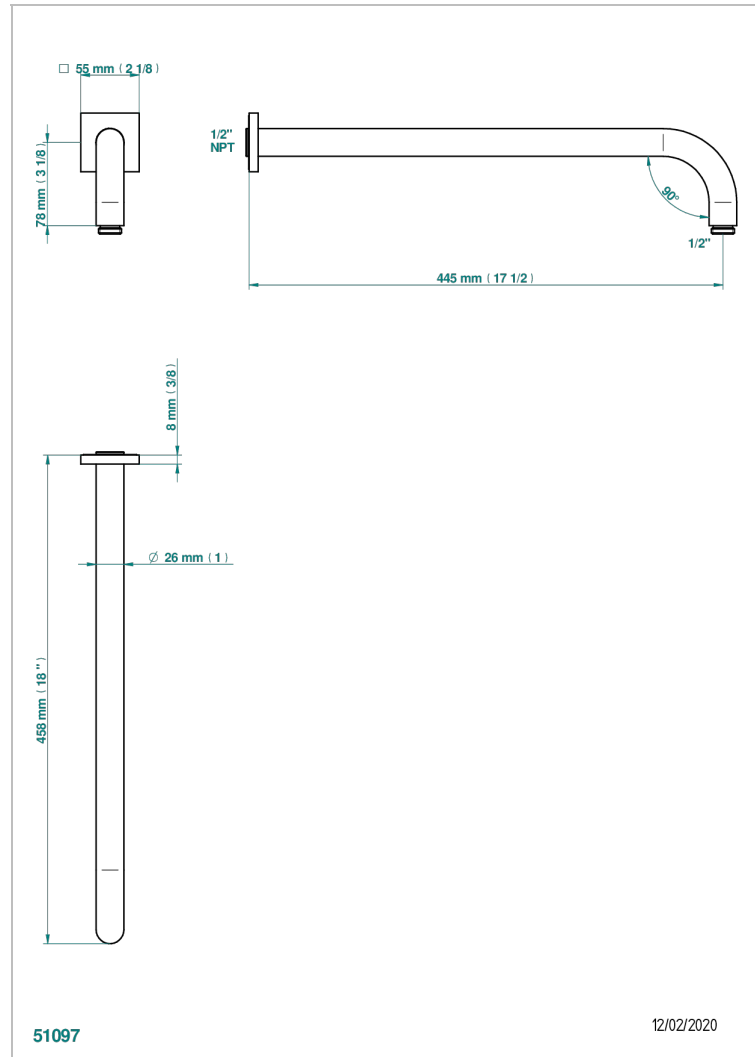

# ICON-X METAL INLAY WITH LEVER HANDLES

U7K-84L/US

Horizontal shower arm, 90°, lg: 17"

THG<sup>®</sup>  
PARIS

## CHARACTERISTIC

- Icon-x metal inlay with lever handles
- Horizontal shower arm, 90°, lg: 17"