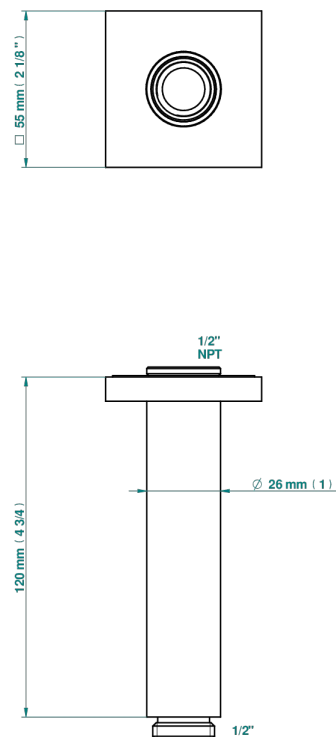

ICON-X TITANIUM WITH LEVER HANDLES

U7M-82V/US

THG[®]
PARIS

Vertical shower arm ceiling mounted 1/2" connection

17748

12/02/2020

CHARACTERISTIC

- Icon-x titanium with lever handles
- Vertical shower arm ceiling mounted 1/2" connection