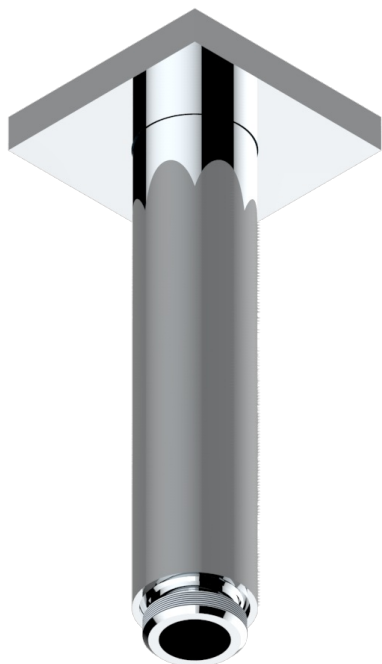

ICON-X TITANIUM WITH LEVER HANDLES

U7M-82V/US

THG[®]
PARIS

Vertical shower arm ceiling mounted 1/2" connection

17748

12/02/2020

CHARACTERISTIC

- Icon-x titanium with lever handles
- Vertical shower arm ceiling mounted 1/2" connection

AVAILABLE FINITIONS

Blush PVD - H62
Brass color PVD - H49
Brown bronze color PVD - F33
Chrome polished - A02
Gold color PVD - H52
Gold mat - F07

Gold polished - F01
Graphite PVD - H64
Matt Umber PVD - H67
Matt blush PVD - H60
Matt brass color PVD - H50
Matt brown bronze color PVD - F34

Matt chrome (American satin) - C02
Matt gold color PVD - H53
Matt graphite PVD - H65
Matt nickel (American satin) - C01
Matt nickel color PVD - H56
Nickel antique / Sovereign - H28

Nickel color PVD - H55
Nickel polished - B01
Soft gold - F30
Soft matt gold - F31
Umber PVD - H66