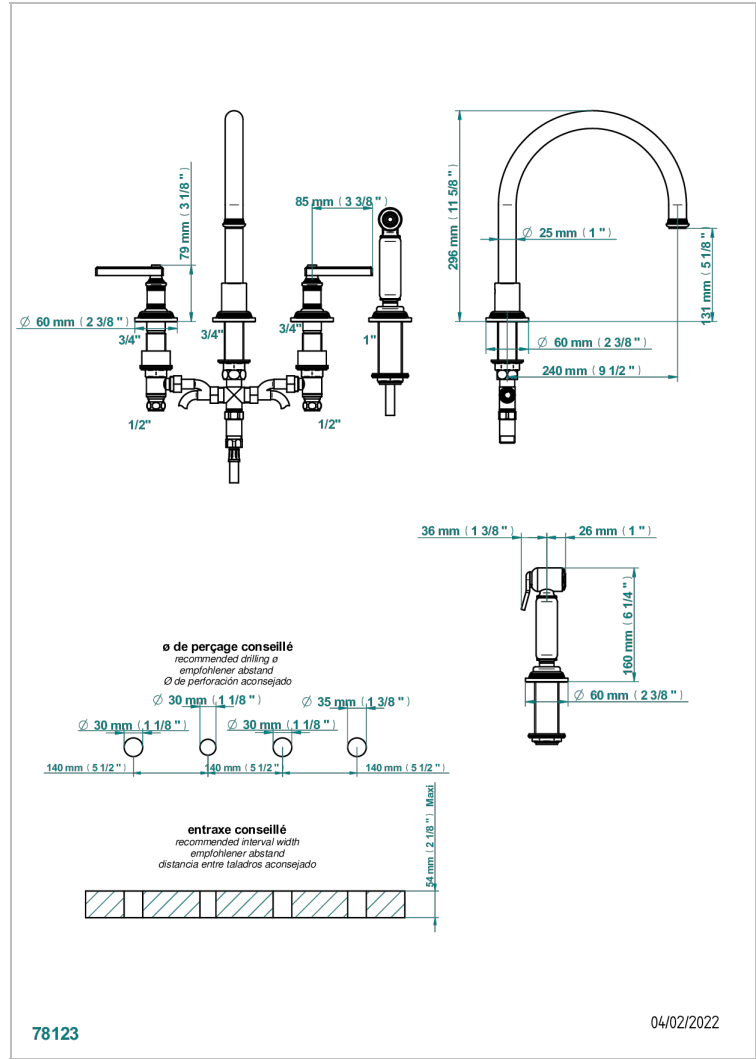

WEST COAST WITH METAL LEVER HANDLES

U9B-4211/US

Three hole kitchen faucet with side spray

CHARACTERISTIC

- West Coast with metal lever handles
- Three hole kitchen faucet with side spray

AVAILABLE FINITIONS