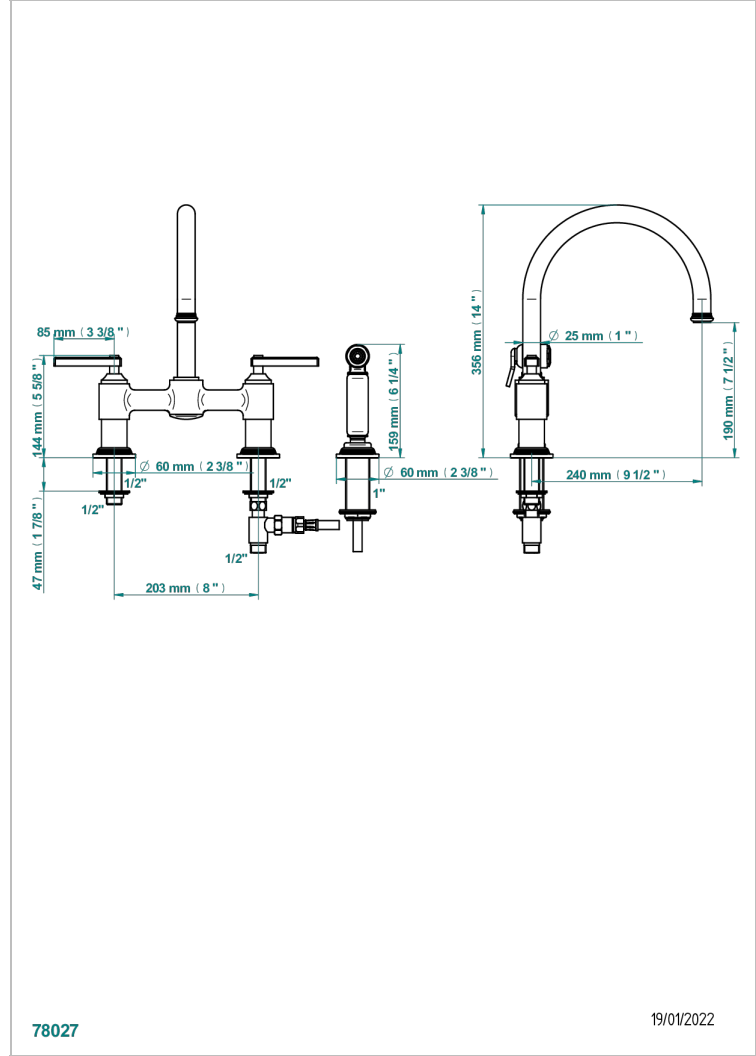

WEST COAST WITH BLACK ONYX LEVER HANDLES

U9F-159DM/US

THG
PARIS

Two hole bridge kitchen faucet with side spray

CHARACTERISTIC

- West Coast with black onyx lever handles
- Two hole bridge kitchen faucet with side spray