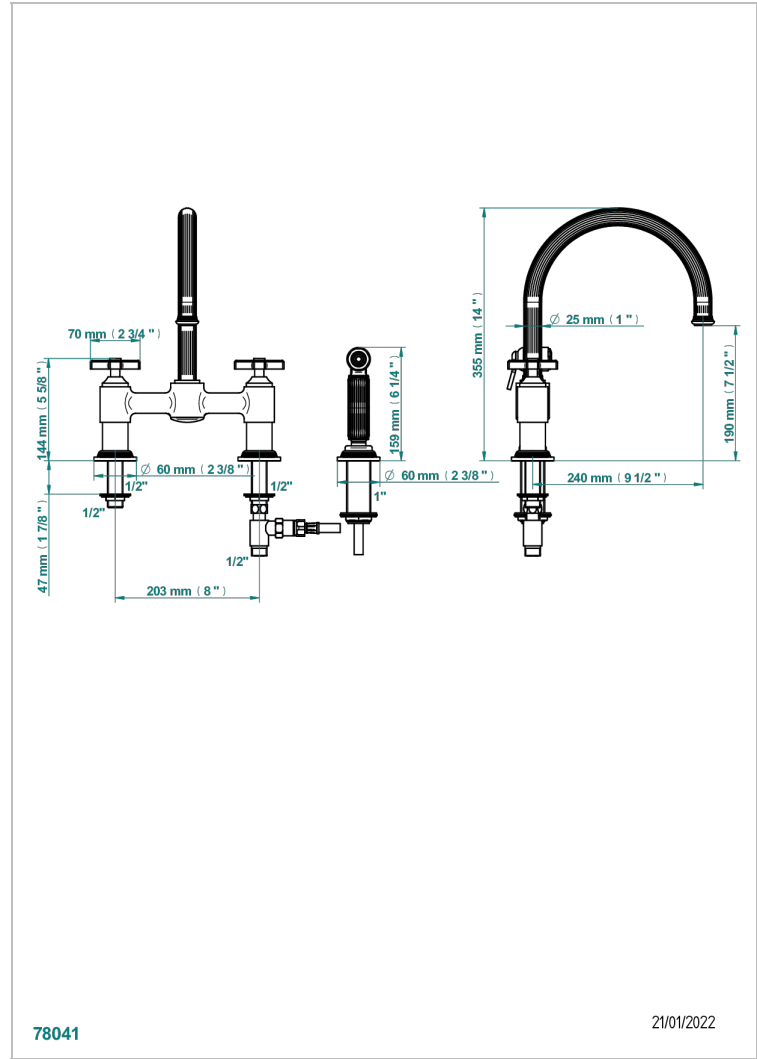

# GRAND CENTRAL WITH METAL CROSS HANDLES

U9K-159DM/US

Two hole bridge kitchen faucet with side spray

78041

21/01/2022

## CHARACTERISTIC

- Grand central with metal cross handles
- Two hole bridge kitchen faucet with side spray