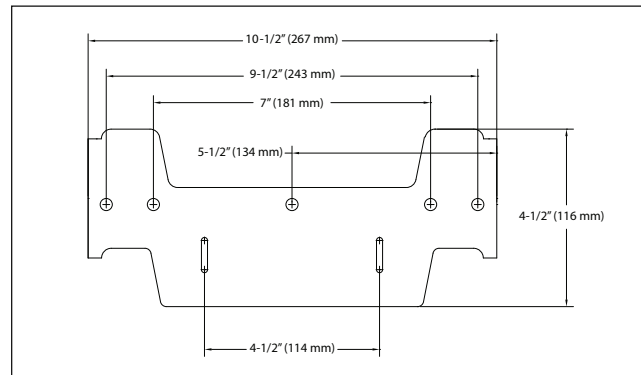

Lavatory Wall-Hanger

TOTO U.S.A., INC. • 1155 Southern Road, Morrow, GA 30260
Tel. (770) 282-8686 • Fax. (770) 282-8701 • www.totousa.com
Printed in U.S.A. © TOTO LTD. 4/01 #G70092

Printed on recycled paper

REV 10/08