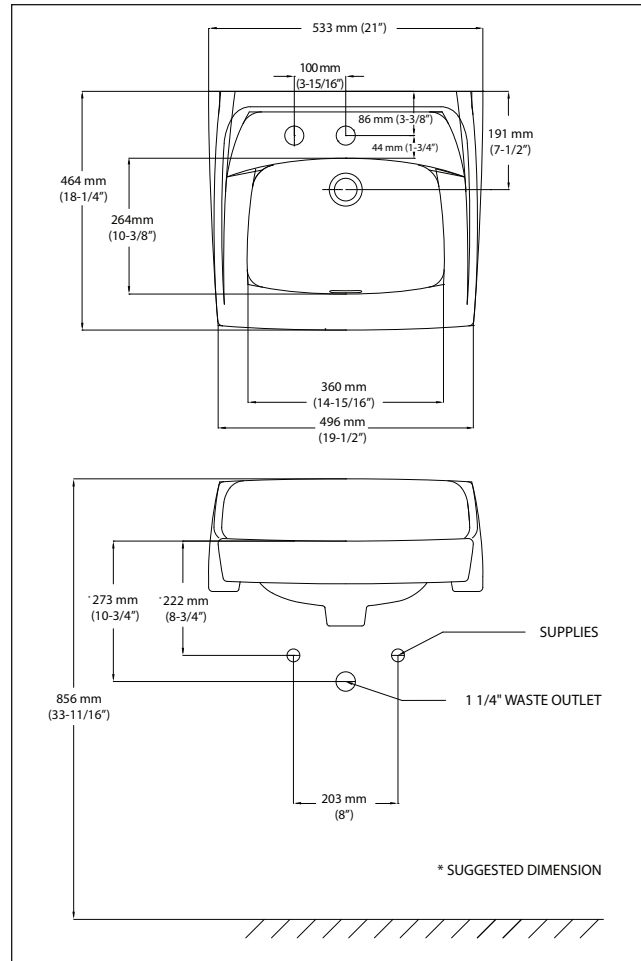

LT307A

Commercial Wall-Hung Lavatory

FUNCTION

Durable vitreous china offers years of use.

SPECIFICATIONS

Waste: 1¹/₄" O.D.
Size: 21"W x 18¹/₄"D
Warranty: One Year Limited Warranty
Material: Vitreous china

Shipping Weight: **LT307A**
40 lbs.

Shipping Dimensions: **LT307A**
22⁵/₈"L x 19¹/₈"W x 13³/₄"H

Recommended carrier:

Jay R. Smith 0700 (Concealed Arms) with 19" arms
0800 (Wall Support Plate)

Fixture dimensions meet ANSI/ASME standard
A112.19.2M and CAN/CSA B 45 requirements.

Listing / Approvals: IAPMO/UPC, CSA, City of Los Angeles, State of Massachusetts, and others.

Meets the American Disabilities Act Guidelines and
ANSI A117.1 requirements when countertop installed
864mm (34") from finished floor.

These dimensions and specifications are subject to
change without notice.

LT307A