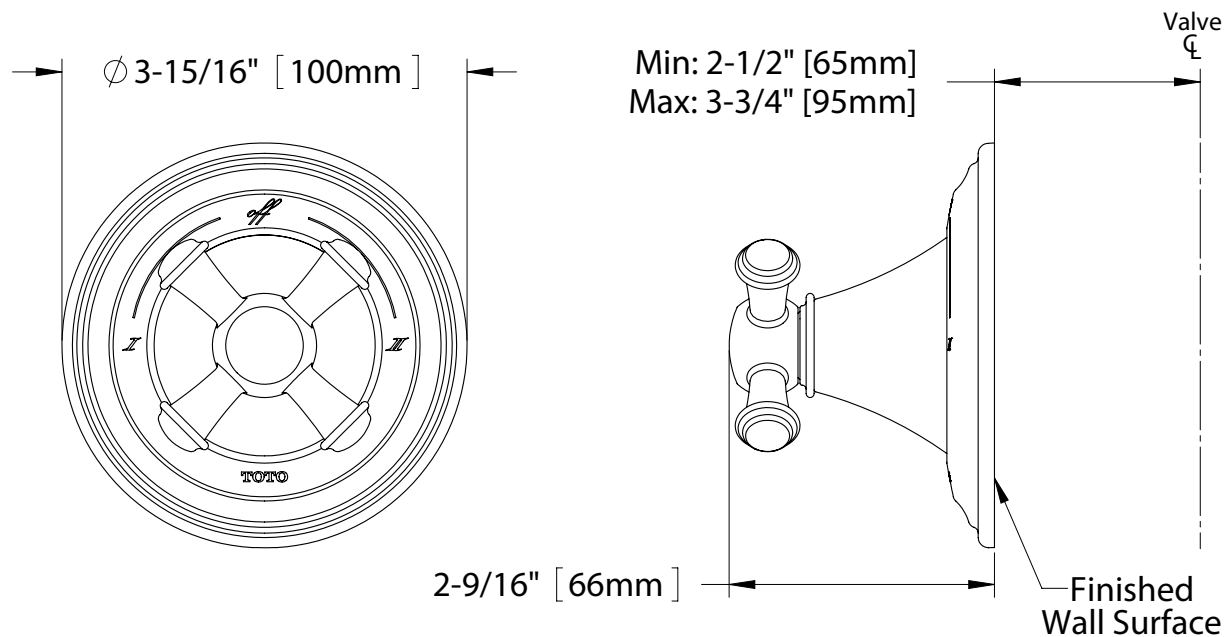

Two-way diverter trim with off shall be TOTO Model TS220D#____ and required valve shall be TSMV sold separately.

TS220D

Vivian® Two-Way Diverter Trim with Off, Cross Handle

SPECIFICATIONS

- Warranty Lifetime Limited Warranty (Residential Use)
One Year (Commercial Use)
- Material Brass
- Shipping Weight 1.6 lbs.
- Shipping Dimensions 7"L x 3-1/2"W x 4"H

INSTALLATION NOTES

VALVE REQUIRED:
Two-way diverter valve with off model TSMV sold separately.

TOTO®

These dimensions and specifications are subject to change without notice