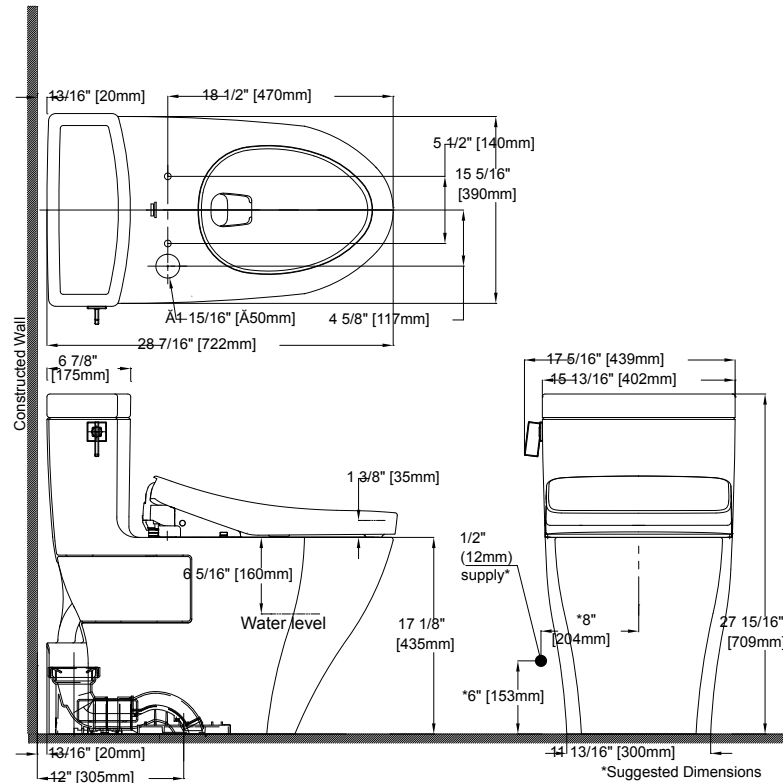

Optional Components

- **TSU03W.10R**
10" Unifit Rough-In
- **TSU03W.14R**
14" Unifit Rough-In

COLORS/FINISHES

- #01 Cotton

PRODUCT SPECIFICATION

The one-piece high-efficiency Tornado Flush system toilet shall be 1.28 GPF/4.8 LPF. Toilet shall be 12" Unifit rough-in. Toilet shall have optional CeFiONtect ceramic glaze and be at Universal Height. Toilet shall have elongated front bowl with Polished Chrome trip lever. Toilet shall be TOTO Model MW6243046CEFG#01

MW6243046CEF(G)

Legato® One-Piece Toilet, 1.28 GPF with WASHLET®+ S500e

SPECIFICATIONS

Water Use	1.28 GPF (4.8 LPF)
Flush System	Tornado Flush®
Min. Water Pressure	8 psi (Flowing)
Water Surface	7-3/4" x 9-3/8"
Trap Diameter	2-1/8"
Rough-in	12" (10" & 14" Optional)
Trap Seal	2-1/8"
Warranty	One Year Limited Warranty
Material	Vitreous China
Shipping Weight	119 lbs
Shipping Dimensions	32" L x 20" W x 17-3/4" H ¹ x 28-3/4" H ²

See SW3046T40 Specification Sheet for details on included WASHLET.

INSTALLATION NOTES

Back-to-Back Toilet Installations:

TOTO recommends the use of a nationally listed, double sanitary tee-wye only, in vertical waste stacks, in accordance with the stipulations noted in the majority of nationally recognized plumbing codes.

To maintain adequate wall gap between the back of the tank and wall, mount the floor flange at a nominal 12" rough-in distance.

DIMENSIONS

TOTO®

These dimensions and specifications are subject to change without notice