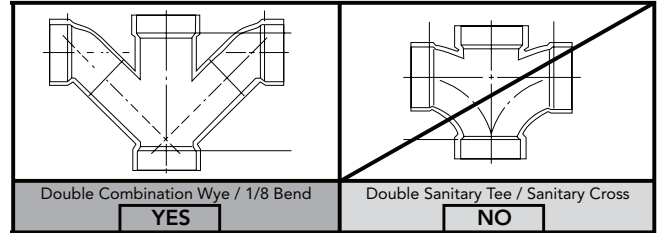

See SW3046T40 Specification Sheet for details on included WASHLET.

 **Tornado Flush**

 **ewater+**

 **CeFiONtect**

 **SD Skirted Design**

CODES/STANDARDS

- Meets or exceeds ASME A112.19.2/CSA B45.1
- Certifications: IAPMO(cUPC), EPA Watersense, State of Massachusetts, City of Los Angeles, and others
- Code compliance: UPC, IPC, NSPC, NPC Canada, and others
- Legislative Compliance: California AB715, California Green Building Code, City of Los Angeles Water Efficiency Ordinance
- ADA compliant (when installed with trip lever located on the approach side)

MW6243046CEF(G)

Legato® One-Piece Toilet, 1.28 GPF with WASHLET®+ S500e

SPECIFICATIONS

Water Use	1.28 GPF (4.8 LPF)
Flush System	Tornado Flush®
Min. Water Pressure	8 psi (Flowing)
Water Surface	7-3/4" x 9-3/8"
Trap Diameter	2-1/8"
Rough-in	12" (10" & 14" Optional)
Trap Seal	2-1/8"
Warranty	One Year Limited Warranty
Material	Vitreous China
Shipping Weight	119 lbs
Shipping Dimensions	32" L x 20" W x 17-3/4" H ¹ x 28-3/4" H ²

See SW3046T40 Specification Sheet for details on included WASHLET.

INSTALLATION NOTES

Back-to-Back Toilet Installations:

TOTO recommends the use of a nationally listed, double sanitary tee-wye only, in vertical waste stacks, in accordance with the stipulations noted in the majority of nationally recognized plumbing codes.