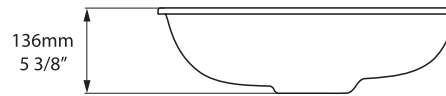

# Kaali 48

UB-KAA-48-IO

Top view

Side view

Front view

Section AA

\*All measurements subject to +/-5% tolerance

**l** = 475mm / 18<sup>3</sup>/<sub>4</sub>"  
**w** = 453mm / 17<sup>7</sup>/<sub>8</sub>"  
**h** = 136mm / 5<sup>3</sup>/<sub>8</sub>"