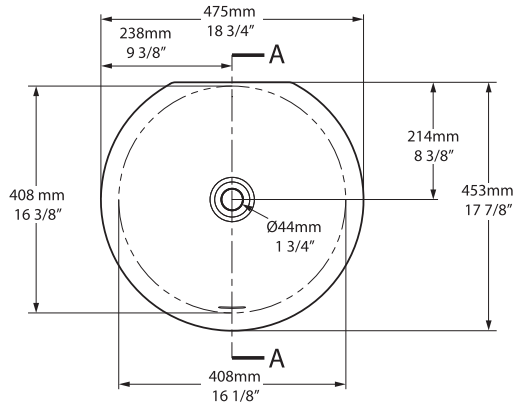

# Kaali 48

UB-KAA-48-IO

Top view

Side view

Front view

Section AA

\*All measurements subject to +/-5% tolerance

**l** = 475mm / 18<sup>3</sup>/<sub>4</sub>"  
**w** = 453mm / 17<sup>7</sup>/<sub>8</sub>"  
**h** = 136mm / 5<sup>3</sup>/<sub>8</sub>"