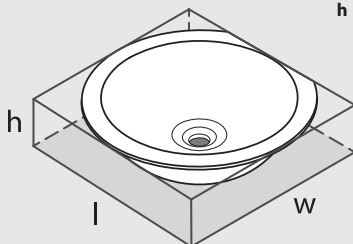

# Kaali 48

UB-KAA-48-IO

Top view

Side view

Front view

Section AA

\*All measurements subject to +/-5% tolerance

**l** = 475mm / 18<sup>3</sup>/<sub>4</sub>"  
**w** = 453mm / 17<sup>7</sup>/<sub>8</sub>"  
**h** = 136mm / 5<sup>3</sup>/<sub>8</sub>"