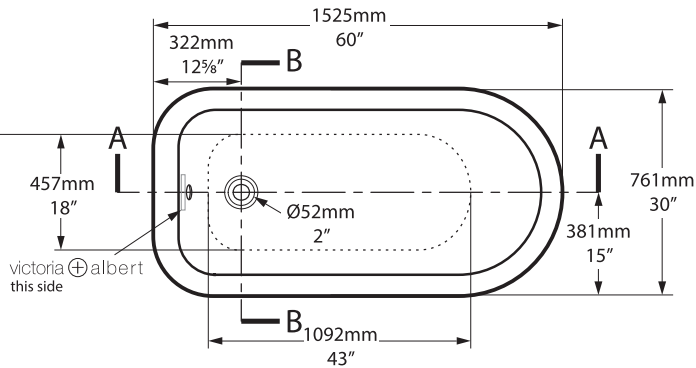

Massachusetts Code: File No. P3-0111-344
 cUPC listing by IAPMO: File No. 6574

Scan to view product page,
 and all downloadable content

Wessex WES-N-SW

Top view

Front view

Rim Detail

Side view

Section BB