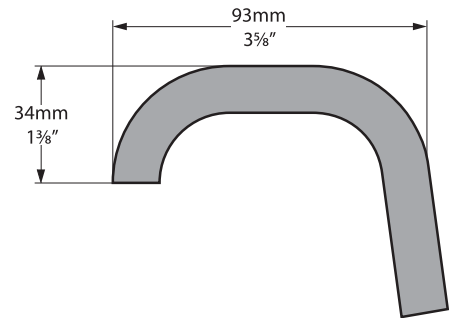

Massachusetts Code: File No. P3-0111-344
 cUPC listing by IAPMO: File No. 6574

Scan to view product page,
 and all downloadable content

Wessex WES-N-SW

Top view

Front view

Rim Detail

Side view

Section BB