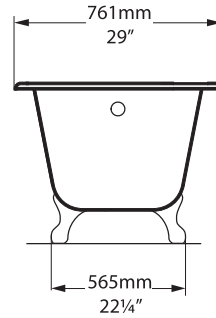

Massachusetts Code: File No. P3-0111-344
 cUPC listing by IAPMO: File No. 6574

Scan to view product page,
 and all downloadable content

Wessex WES-N-SW

Top view

Front view

Rim Detail

Side view

Section BB

Section AA

Shown with STD-UNI Waste kit

Faucet can be drilled by installer
Les trous de robinetterie peuvent être percés par l'installateur
Pueden ser perforados por el instalador

*All measurements subject to +/-5% tolerance