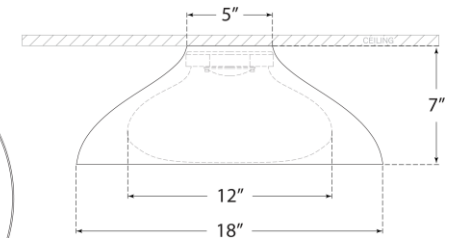

SPEC SHEET

Agnes 18" Flush Mount

Item # ARN 4351G-SWG

Designer: AERIN

Height: 7"

Width: 18"

Canopy: 5" Round

Finishes: BSL, G, MBK, PW

Glass Options: SWG

Socket: Dedicated LED

Wattage: 15w (1300lm)

Bottom View

Side View