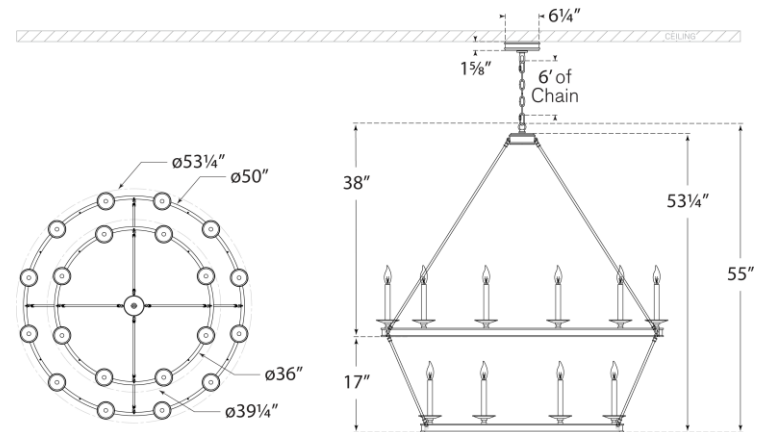

SPEC SHEET

Launceton Grande Two Tiered Chandelier

Item # CHC 1608AB

Designer: Chapman & Myers

Height: 55"

Width: 53.25"

Canopy: 6" Round

Finishes: AB, BZ, PN

Socket: 20 - E12 Candelabra

Wattage: 20 - 40 C

Note: Special Installation Required

Top View

Front View