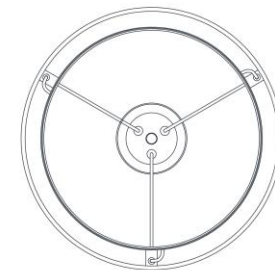

TEAR SHEET

Connery 18" Ring Chandelier

Item # CHC 1612PN

Designer: Chapman & Myers

Height: 15.5" - 120"

Fixture Height: 3.25"

Width: 18"

Canopy: 4.75" Round

Finishes: AB, BZ, PN, WHT

Socket: Dedicated LED

Wattage: 28w (2100lm)

Weight: 12 Pounds

Note: UL Only

Front View

Bottom View