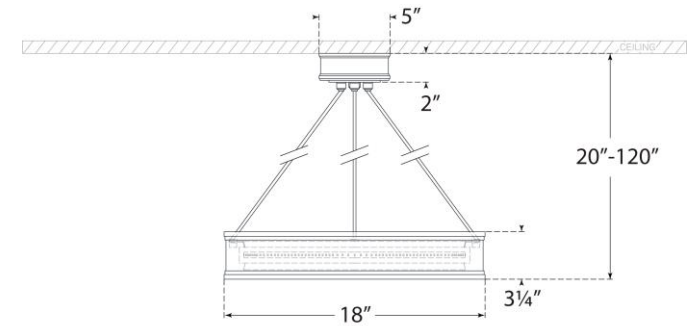

TEAR SHEET

Connery 18" Ring Chandelier

Item # CHC 1612PN

Designer: Chapman & Myers

Height: 15.5" - 120"

Fixture Height: 3.25"

Width: 18"

Canopy: 4.75" Round

Finishes: AB, BZ, PN, WHT

Socket: Dedicated LED

Wattage: 28w (2100lm)

Weight: 12 Pounds

Note: UL Only

Front View

Bottom View