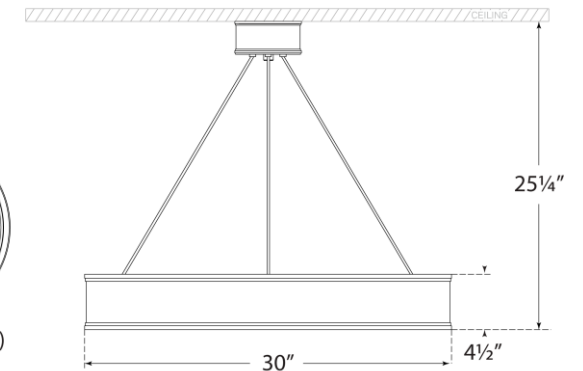

SPEC SHEET

Connery 30" Ring Chandelier

Item # CHC 1615AB

Designer: Chapman & Myers

Height: 20" - 123"

Fixture Height: 4.5"

Width: 30"

Canopy: 5.5" Round

Finishes: AB, BZ, PN, WHT/AB

Socket: Dedicated LED

Wattage: 65w (5200lm)

Note: UL Only

Bottom View(1:2)

Side View