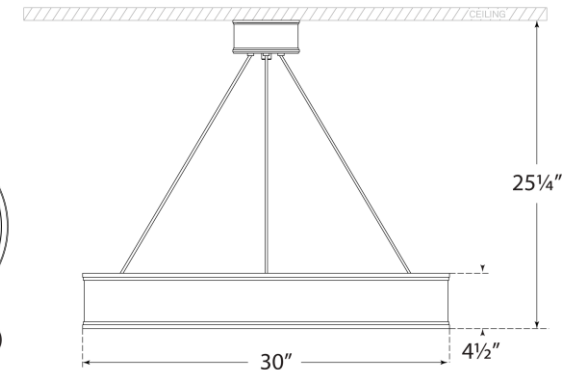

## Connery 30" Ring Chandelier

Item # CHC 1615WHT/AB

Designer: Chapman & Myers

Height: 20" - 123"

Fixture Height: 4.5"

Width: 30"

Canopy: 5.5" Round

Finishes: AB, BZ, PN, WHT/AB

Socket: Dedicated LED

Wattage: 65w (5200lm)

Note: UL Only

Bottom View(1:2)

Side View