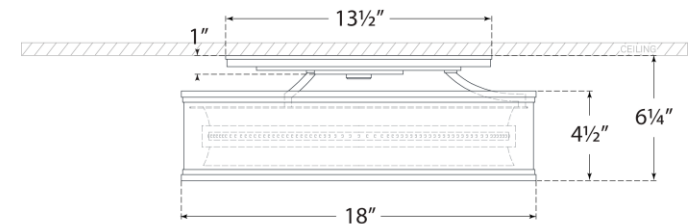

TEAR SHEET

Connery 18" Flush Mount

Item # CHC 4612BZ

Designer: Chapman & Myers

Height: 6.25"

Width: 18"

Canopy: 13.5" Round

Finishes: AB, BZ, PN, WHT/AB

Socket: Dedicated LED

Wattage: 25w (2000lm)

Weight: 15 Pounds

Note: UL Only

Front View

Bottom View