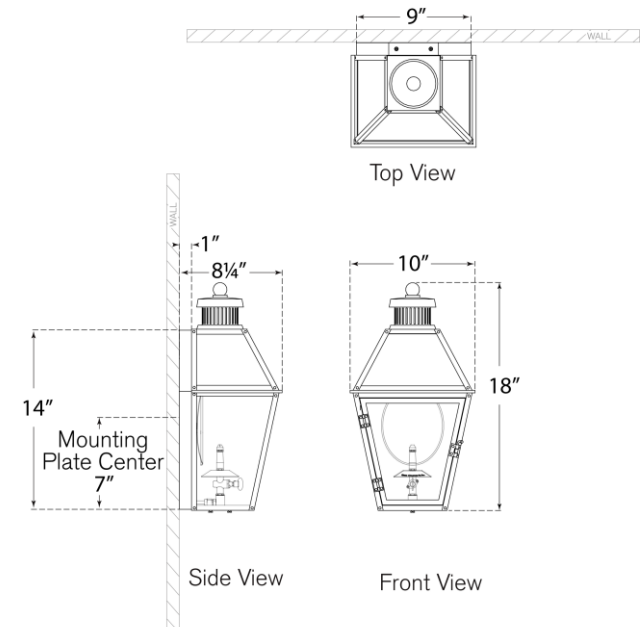

TEAR SHEET

Stratford Small 3/4 Gas Wall Lantern

Item # CHO 2450SC-CG

Designer: Chapman & Myers

Height: 18"

Width: 10"

Extension: 8.25"

Backplate: 9" x 14" Decorative

Gas light fixture supplied with 3/16" copper gas line and 3/16" x 1/4" gas line adaptor