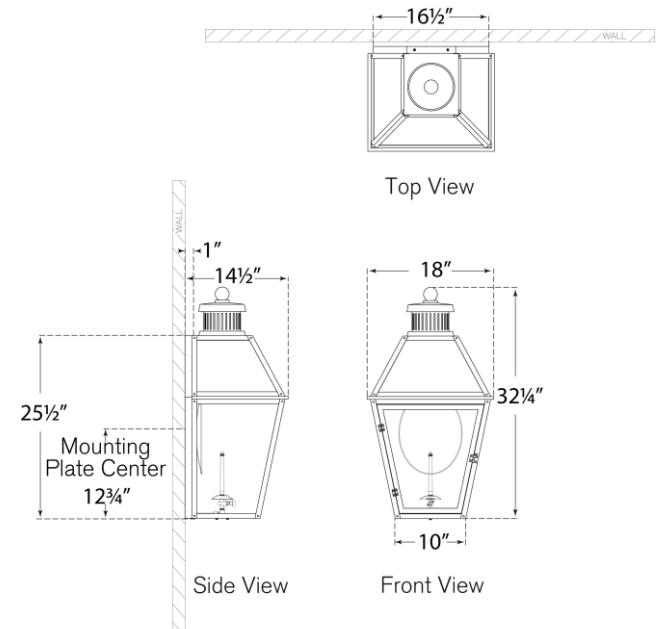

## Stratford Large 3/4 Gas Wall Lantern

Item # CHO 2452SC-CG

Designer: Chapman & Myers

Height: 32.25"

Width: 18"

Extension: 14.75"

Backplate: 16.25" x 25.5" Decorative

Finishes: BLK, SC

Gas light fixture supplied with 3/16" copper gas line and 3/16" x 1/4" gas line adaptor