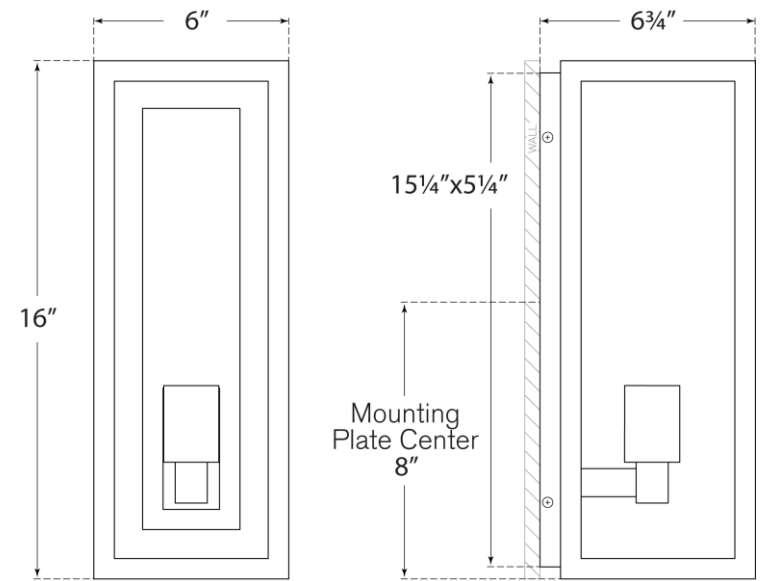

TEAR SHEET

Fresno Medium 3/4 Wall Lantern

Item # CHO 2931AI-CG

Designer: Chapman & Myers

Height: 16"

Width: 6"

Extension: 6.75"

Backplate: 5" x 15" Rectangle

Finishes: AI

Glass Options: CG

Socket: E26 Keyless

Wattage: 60 T10

Weight: 8 Pounds

Front View

Side View