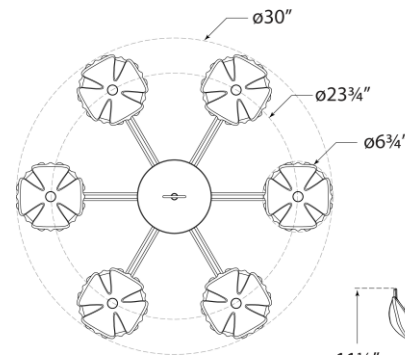

TEAR SHEET

Alberto Small Single Tier Chandelier

Item # JN 5003ABL

Designer: Julie Neill

Height: 34.5"

Width: 30"

Canopy: 5.5" Round

Finishes: ABL, AGL, BSL, PW

Socket: 6 - E12 Candelabra

Wattage: 6 - 60 G16.5

Weight: 19 Pounds

Note: UL Only

Top View

Front View