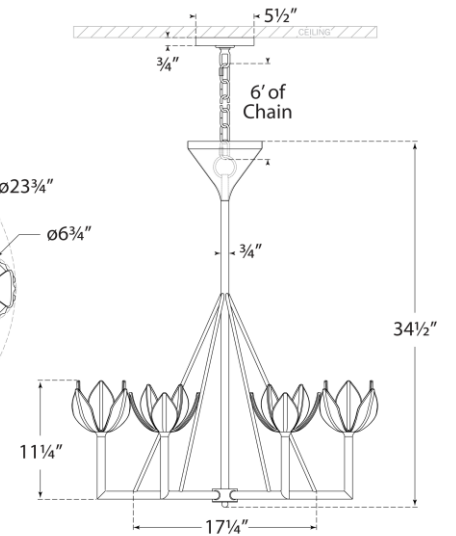

TEAR SHEET

Alberto Small Single Tier Chandelier

Item # JN 5003ABL

Designer: Julie Neill

Height: 34.5"

Width: 30"

Canopy: 5.5" Round

Finishes: ABL, AGL, BSL, PW

Socket: 6 - E12 Candelabra

Wattage: 6 - 60 G16.5

Weight: 19 Pounds

Note: UL Only

Top View

Front View