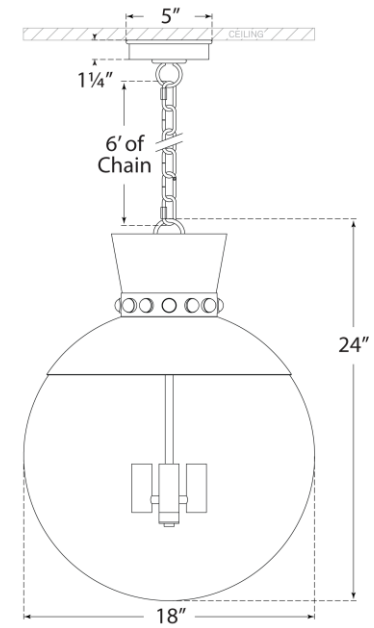

TEAR SHEET

Lucia Large Pendant

Item # JN 5052CEL/G-CG

Designer: Julie Neill

Height: 24"

Width: 18"

Canopy: 5" Round

Finishes: CEL/G, G/WHT, MBK/G, WHT/G

Glass Options: CG

Socket: 4 - E12 Candelabra

Wattage: 4 - 40 C11

Weight: 16 Pounds

Front View