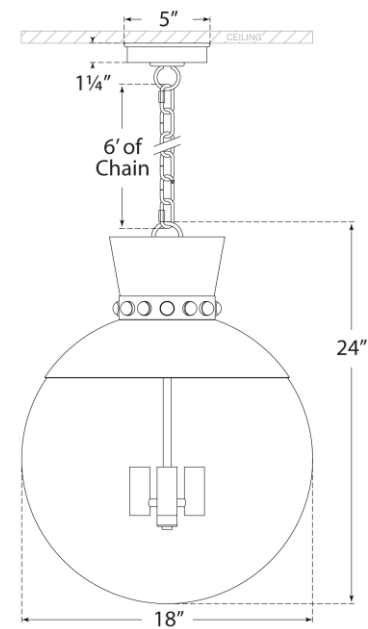

TEAR SHEET

Lucia Large Pendant

Item # JN 5052WHT/G-CG

Designer: Julie Neill

Height: 24"

Width: 18"

Canopy: 5" Round

Finishes: CEL/G, G/WHT, MBK/G, WHT/G

Glass Options: CG

Socket: 4 - E12 Candelabra

Wattage: 4 - 40 C11

Weight: 16 Pounds

Front View