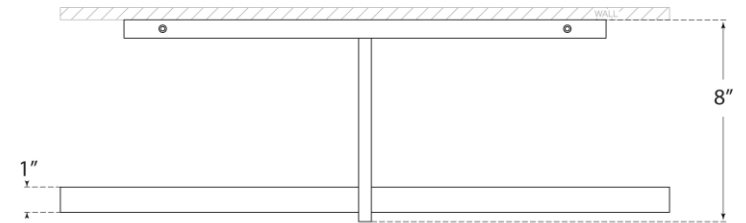

SPEC SHEET

Axis 24" Picture Light

Item # KW 2734BZ

Designer: Kelly Wearstler

Height: 3"

Width: 24"

Extension: 8"

Backplate: 3" x 19" Rectangle

Finishes: AB, BZ, PN

Socket: Dedicated LED

Wattage: 25w (2000lm)

Note: UL Only

Top View

Front View