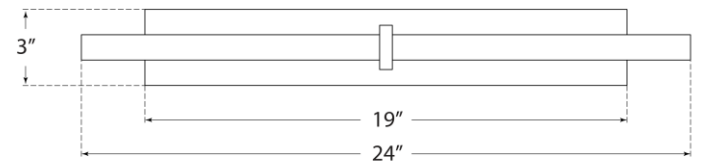

SPEC SHEET

Axis 24" Picture Light

Item # KW 2734BZ

Designer: Kelly Wearstler

Height: 3"

Width: 24"

Extension: 8"

Backplate: 3" x 19" Rectangle

Finishes: AB, BZ, PN

Socket: Dedicated LED

Wattage: 25w (2000lm)

Note: UL Only

Top View

Front View