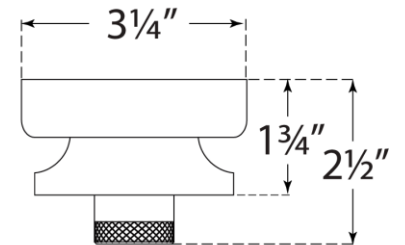

TEAR SHEET

Junio Cord Mount

Item # P-TOB5645PN

Designer: Thomas O'Brien

Height: 1.75"

Width: 3.25"

Finishes: BZ, HAB, PN

Note: Swag Mount Can Be Used for Single or Double Cord Mounting

Left View

Front View

Bottom View