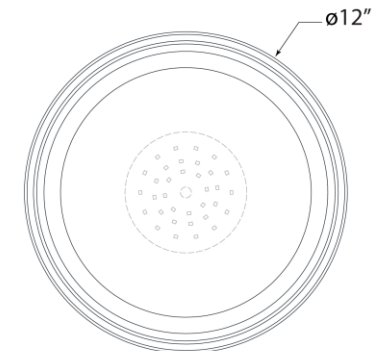

TEAR SHEET

Perren 12" Flush Mount

Item # RL 4720BZ

Designer: Ralph Lauren

Height: 6.25"

Width: 12"

Finishes: BZ, NB, PN

Glass Options: WG

Socket: Dedicated LED

Wattage: 18w (1500lm)

Weight: 16 Pounds

Note: UL Only

Side View

Bottom View