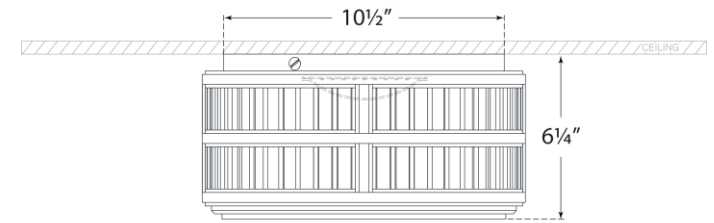

TEAR SHEET

Perren 12" Flush Mount

Item # RL 4720BZ

Designer: Ralph Lauren

Height: 6.25"

Width: 12"

Finishes: BZ, NB, PN

Glass Options: WG

Socket: Dedicated LED

Wattage: 18w (1500lm)

Weight: 16 Pounds

Note: UL Only

Side View

Bottom View