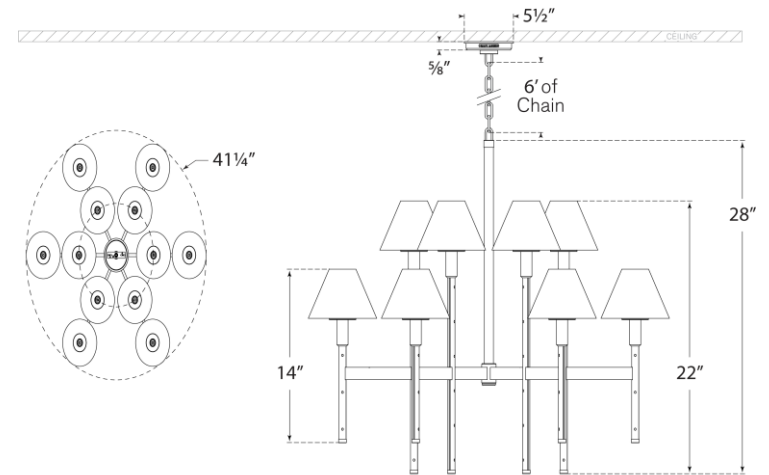

TEAR SHEET

Radford Large Two Tier Chandelier

Item # RL 5572NB/NRO-L

Designer: Ralph Lauren

Height: 28"

Width: 41.25"

Canopy: 5.5" Round

Finishes: NB/NRO, PN/BKE

Shade Treatments: L

Shade Details: 3" x 7.75" x 4.75"

Socket: 12 - E12 Candelabra

Wattage: 12 - 25 B11

Weight: 40 Pounds

Top View

Front View